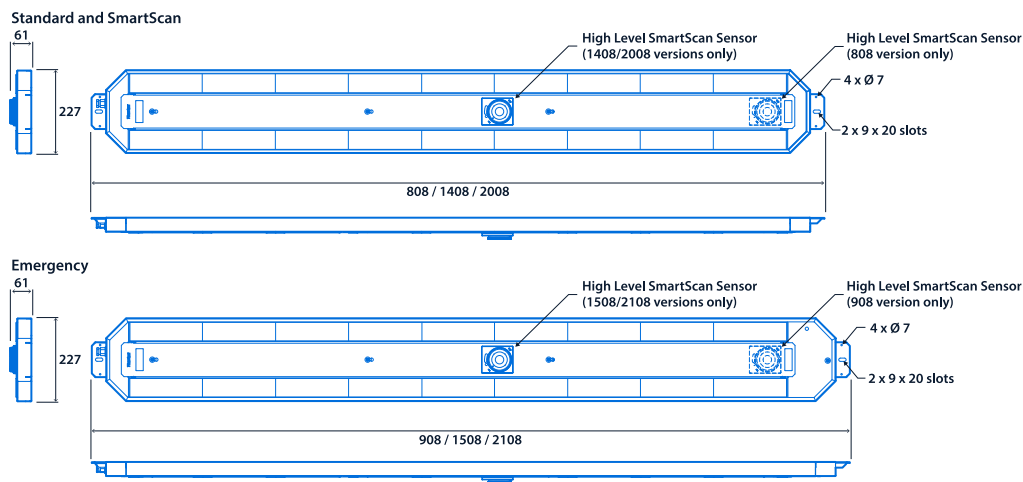

SmartScan versions have a unique sensor that can be optimised for use up to 18 m, maintaining excellent occupancy detection. SmartScan "wireless" versions eliminate the requirement for control cabling often associated with retrofit installations.

IP40

IK07

Up to 170.1 LL/CW

SMARTSCAN

LUXGUARD

Specification

Mounting	Surface Suspended	IP rating	IP40
Impact rating	IK07	Nominal size	800 mm 1400 mm 2000 mm
Max presence detection height	18 m		

Lighting

Power

LED power	101 W - 308 W	Circuit power	110 W - 322 W
-----------	---------------	---------------	---------------

LED characteristics

CRI	80+	Colour temperature	4000 K
Rated life (hours)	100 K - L70/B10		

Compliance

UKCA	Yes	CE	Yes
Energy efficiency class	This product contains a light source of energy efficiency class B		

Dimensions

View the range

Information is correct as of 20-Dec-2024, however must not be interpreted as a guarantee of individual product performance and/or characteristics. We reserve the right to alter specifications and designs without prior notice.