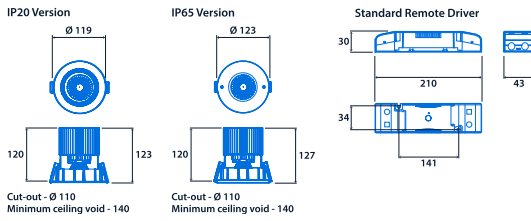

Dimensions