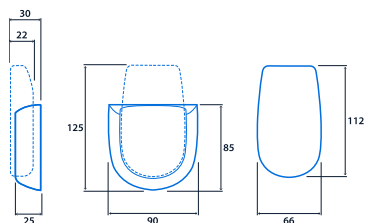

Dimensions