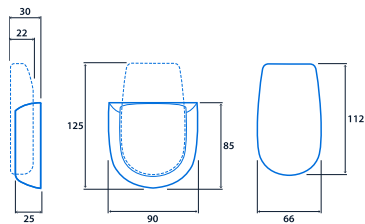

Dimensions