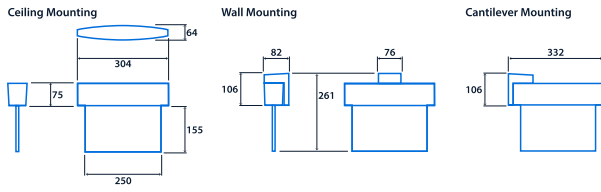

Dimensions