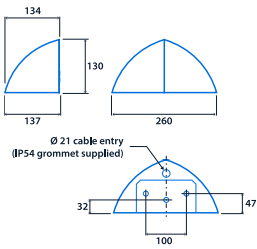

Power

LED power	6 W	Circuit power	8 W
-----------	-----	---------------	-----

LED characteristics

CRI	80+	Colour temperature	4000 K
Rated life (hours)	63 K - L80/B10		

Compliance

UKCA	Yes	CE	Yes
Energy efficiency class	This product contains a light source of energy efficiency class B		

Dimensions

View the range

Information is correct as of 20-Dec-2024, however must not be interpreted as a guarantee of individual product performance and/or characteristics. We reserve the right to alter specifications and designs without prior notice.