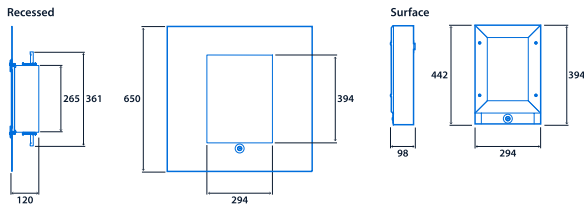

Dimensions