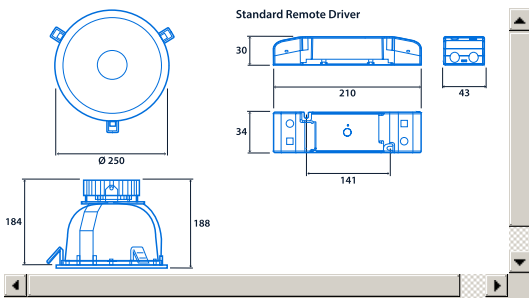

Lumen output	2,015 lm - 3,085 lm	Efficacy	Up to 108.2 LL/CW
--------------	---------------------	----------	-------------------

Power

LED power	17 W - 26 W	Circuit power	20 W - 30 W
-----------	-------------	---------------	-------------

Dimensions

View the
range

Information is correct as of 20-Dec-2024, however must not be interpreted as a guarantee of individual product performance and/or characteristics. We reserve the right to alter specifications and designs without prior notice.