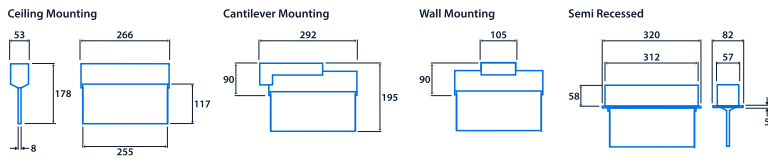

IP40

0 LL/CW

SMARTSCAN

Specification

Mounting	Surface	IP rating	IP40
----------	---------	-----------	------

Emergency data

Legend type	EURO arrow down EURO arrow left EURO arrow left / right double sided EURO arrow right ISO 7010 arrow down ISO 7010 arrow left ISO 7010 arrow left / right double sided ISO 7010 arrow right ISO 7010 arrow up	Maximum viewing distance	19.5 m
Emergency type	Maintained (wire link may be removed to enable non-maintained operation)	Emergency duration	3 hours
Battery specification	Nickel Metal Hydride (NiMH)		

Power

LED power	1 W	Circuit power	1 W
-----------	-----	---------------	-----

Compliance

UKCA	Yes	CE	Yes
------	-----	----	-----

Dimensions

View the range

Information is correct as of 20-Dec-2024, however must not be interpreted as a guarantee of individual product performance and/or characteristics. We reserve the right to alter specifications and designs without prior notice.