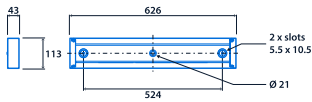

Compliance

UKCA	Yes	CE	Yes
Energy efficiency class	This product contains a light source of energy efficiency class B		

Dimensions

View the range