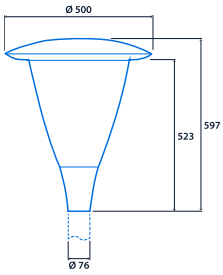

IP66
IK10
Up to 120 LL/CW

Specification

Mounting	Column	IP rating	IP66
Impact rating	IK10	Windage rating	0.14 m ²

Lighting

Optic	Clear cover	Lumen output	4,320 lm - 6,825 lm
Efficacy	Up to 120 LL/CW		

Power

LED power	31 W - 52 W	Circuit power	36 W - 61 W
-----------	-------------	---------------	-------------

LED characteristics

CRI	70+	Colour temperature	4000 K
Rated life (hours)	100 K - L90/B10		

Compliance

UKCA	Yes	CE	Yes
Energy efficiency class	This product contains a light source of energy efficiency class D		

Dimensions

View the
range

Information is correct as of 20-Dec-2024, however must not be interpreted as a guarantee of individual product performance and/or characteristics. We reserve the right to alter specifications and designs without prior notice.