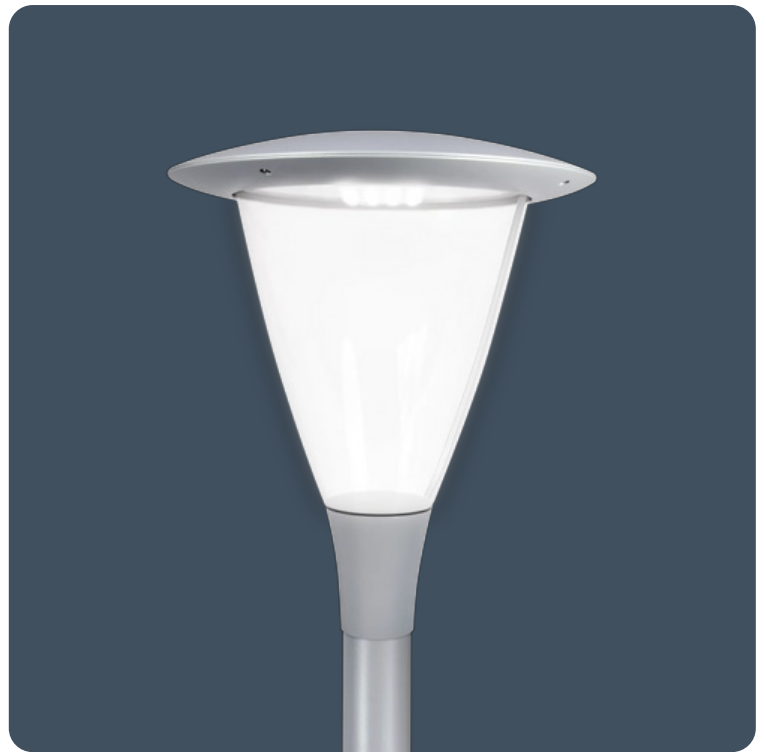

LED pole top amenity luminaires

Stylish IP66 rated pole top amenity luminaire with aluminium cast body and spigot adaptor. UV stabilised clear polycarbonate cover rated IP66 and IK10. Integral high quality LED driver.

Applications: car parks, amenity areas and hospital estates.

- Integral high efficiency driver
- Extremely efficient and long system life up to 100,000 hours
- Fits 76mm columns as standard (60mm to special order)
- Photocell option

IP66
IK10
Up to 120 LL/CW

Specification

Mounting	Column	IP rating	IP66
Impact rating	IK10	Windage rating	0.14 m ²

Lighting

Optic	Clear cover	Lumen output	4,320 lm - 6,825 lm
Efficacy	Up to 120 LL/CW		

Power

LED power	31 W - 52 W	Circuit power	36 W - 61 W
-----------	-------------	---------------	-------------

LED characteristics

CRI	70+	Colour temperature	4000 K
Rated life (hours)	100 K - L90/B10		

Compliance