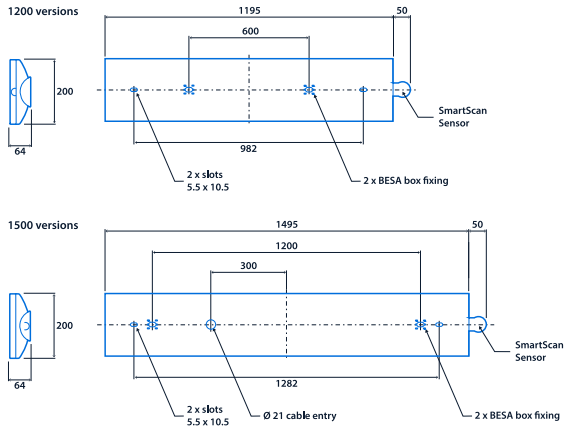

Compliance

UKCA	Yes	CE	Yes
Energy efficiency class	This product contains a light source of energy efficiency class A		

Dimensions

View the range

Information is correct as of 20-Dec-2024, however must not be interpreted as a guarantee of individual product performance and/or characteristics. We reserve the right to alter specifications and designs without prior notice.