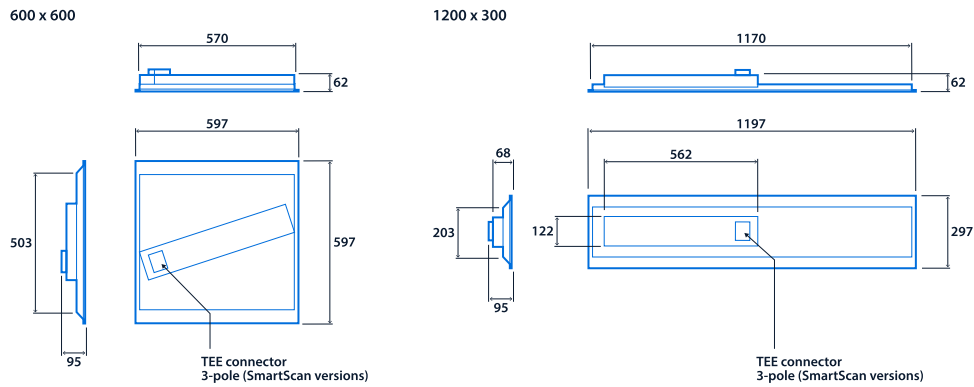

Compliance

UKCA	Yes	CE	Yes
Energy efficiency class	This product contains a light source of Thermoplastic rating energy efficiency class A		TP(a)

Dimensions