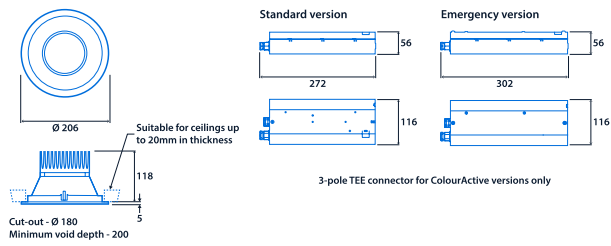

Dimensions