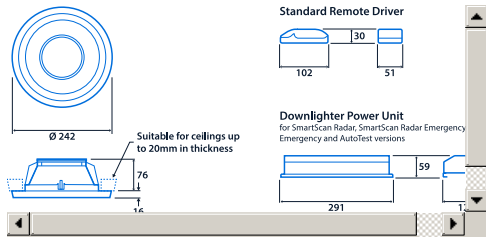

IP65 (IP20 above ceiling)

IK10

Up to 106.5 LL/CW

SMARTSCAN

LUXGUARD

Specification

Mounting	Recessed	IP rating	IP65 (IP20 above ceiling)
Impact rating	IK10	Max presence detection height	4 m

Lighting

Optic	Clear cover Satin cover	Lumen output	835 lm - 1,940 lm
Efficacy	Up to 106.5 LL/CW		

Emergency data

Emergency lumen output	260 lm - 330 lm	Emergency type	Maintained
Emergency duration	3 hours	Battery specification	Nickel Metal Hydride (NiMH)

Power

LED power	8 W - 16 W	Circuit power	10 W - 19 W
-----------	------------	---------------	-------------

LED characteristics

CRI	80+	Colour temperature	4000 K
Rated life (hours)	63 K - L80/B10		

Compliance

UKCA	Yes	CE	Yes
Energy efficiency class	This product contains a light source of energy efficiency class C		

Dimensions

View the range

Information is correct as of 20-Dec-2024, however must not be interpreted as a guarantee of individual product performance and/or characteristics. We reserve the right to alter specifications and designs without prior notice.