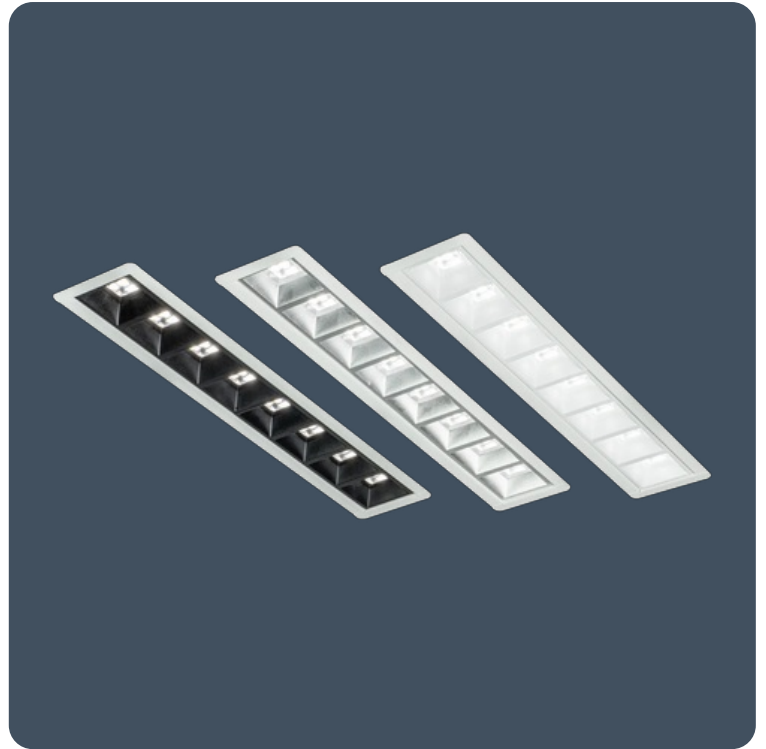

Low glare recessed linear downlight luminaires

Flexblox is a slimline, linear downlight with low glare optics that can enliven simple grid layouts. By orientating Flexblox luminaires, creative and innovative lighting designs can be created. Flexblox can be recessed into different ceiling types to produce a minimal aesthetic for a variety of applications. With a choice of three optical reflectors, the luminaire brightness can suit the requirements of the space.

Flexblox MultiDrive can save on installation costs whilst increasing flexibility by powering multiple luminaires from one gear box and allowing the wattage to be set on site via the integrated wattage selector.

Applications: reception areas, corridors, meeting rooms, offices, teaching spaces, libraries, retail and circulation/breakout spaces.

- Black 'invisible' light source, metallised low glare and white reflector options
- MultiDrive technology versions with remote gear box powering up to 4 luminaires
- Rapid installation MultiDrive versions using 3 m lead and plugs (emergency versions use a 1 m lead)
- MultiDrive versions with wattage selectable during installation
- Supplied with reinforcing plate including cut aperture template
- SmartScan wireless technology removes the need for control cabling. Ideal for retro-fit

IP40

Up to 139.7 LL/CW

Specification

Mounting	Recessed	IP rating	IP40
Max presence detection height	8 m		

Lighting

Lumen output	1,100 lm - 2,515 lm	Efficacy	Up to 139.7 LL/CW
--------------	----------------------------	----------	--------------------------