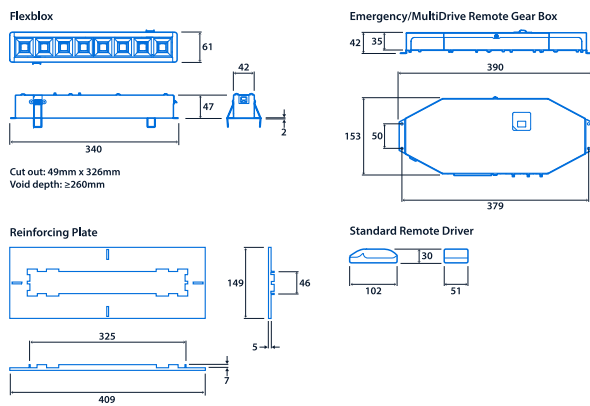

IP40

Up to 139.7 LL/CW

Specification

Mounting	Recessed	IP rating	IP40
Max presence detection height	8 m		

Lighting

Lumen output	1,100 lm - 2,515 lm	Efficacy	Up to 139.7 LL/CW
--------------	----------------------------	----------	--------------------------

Emergency data

Emergency type	Maintained	Emergency duration	3 hours
Battery specification	Nickel Metal Hydride (NiMH)		

Power

LED power	8 W - 16 W	Circuit power	9 W - 20 W
-----------	-------------------	---------------	-------------------

Dimensions

View the range

Information is correct as of 20-Dec-2024, however must not be interpreted as a guarantee of individual product performance and/or characteristics. We reserve the right to alter specifications and designs without prior notice.