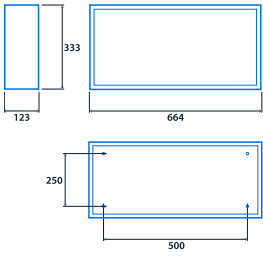

Dimensions