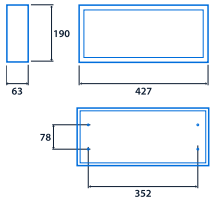

Notes: Two batteries required per luminaire

IP40

0 LL/CW

SMART-SCAN

Specification

Mounting	Surface	IP rating	IP40
----------	---------	-----------	------

Emergency data

Legend type	EURO arrow down EURO arrow left EURO arrow right ISO 7010 arrow down ISO 7010 arrow left ISO 7010 arrow right ISO 7010 arrow up	Maximum viewing distance	34 m
Emergency type	Maintained Non-maintained	Emergency duration	3 hours
Battery specification	Nickel Metal Hydride (NiMH)		

Power

LED power	4 W	Circuit power	6 W
-----------	-----	---------------	-----

LED characteristics

Colour temperature	4000 K
--------------------	--------

Compliance

UKCA

Yes

CE

Yes

Dimensions

View the
range

Information is correct as of 20-Dec-2024, however must not be interpreted as a guarantee of individual product performance and/or characteristics. We reserve the right to alter specifications and designs without prior notice.