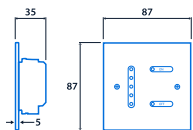

Manual switching and dimming of DALI luminaires

Impact resistant manual switching and dimming of DALI luminaires.

- 5 mm impact-resistant polycarbonate panel with touch-sensitive control
- Touch-sensitive controls for dim level and on/off
- Suitable to control DALI luminaires
- Maximum 25 drivers

Notes: Add 'A' suffix to luminaire catalogue number for DALI ballast

Compliance

UKCA Yes CE Yes

Dimensions

NOTE: Single gang pattern depth min. 45mm

View the range

Information is correct as of 20-Dec-2024, however must not be interpreted as a guarantee of individual product performance and/or characteristics. We reserve the right to alter specifications and designs without prior notice.