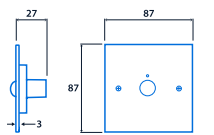

- Polycarbonate panel with integral PIR
- Fits a single gang, UK style, 35 mm pattress
- Connects to either the Eco-Controller (ECO 9345) or Eco-Touch (ECO 16151)

IP20

Specification

IP rating IP20

Compliance

UKCA Yes CE Yes

Dimensions

NOTE: Single gang pattress depth min. 35mm

Eco Sensor PIR Wall / Ceiling Mounted

View the
range

Information is correct as of 20-Dec-2024, however must not be interpreted as a guarantee of individual product performance and/or characteristics. We reserve the right to alter specifications and designs without prior notice.