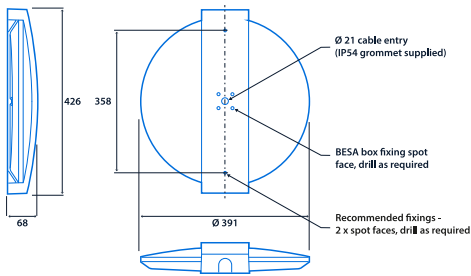

IP54

IK09

132.6 LL/CW

SMARTSCAN

LUXGUARD

Specification

Mounting	Surface	IP rating	IP54
Impact rating	IK09	Max presence detection height	8 m

Lighting

Power

LED power	20 W	Circuit power	23 W
-----------	------	---------------	------

LED characteristics

CRI	80+	Colour temperature	4000 K
Rated life (hours)	100 K - L80/B10		

Compliance

UKCA	Yes	CE	Yes
Energy efficiency class	This product contains a light source of energy efficiency class B		

Dimensions

View the range

Information is correct as of 20-Dec-2024, however must not be interpreted as a guarantee of individual product performance and/or characteristics. We reserve the right to alter specifications and designs without prior notice.