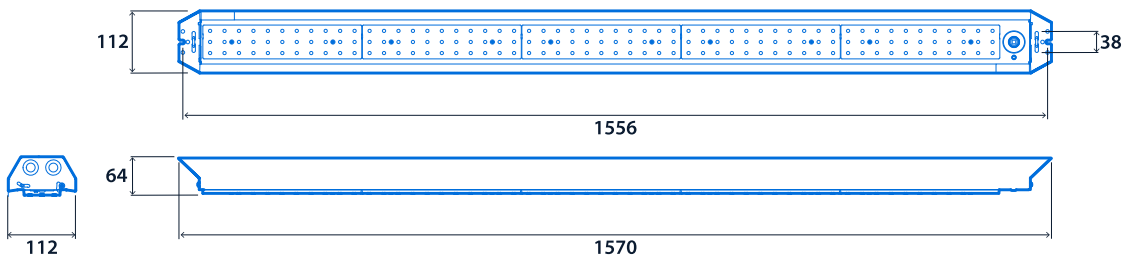

LED characteristics

CRI	80+	Colour temperature	4000 K
Rated life (hours)	100 K - L70/B10		

Compliance

UKCA	Yes	CE	Yes
Energy efficiency class	This product contains a light source of energy efficiency class B	SmartScan wireless standards compliance	Europe: EN 300 220-1 V2.4.1/ EN 301 489-3 V1.6.1. Australasia: ACMA 2014 Radio Communication Standard 2014. Thorlux Patented Wireless Technology - GB2575724

Dimensions