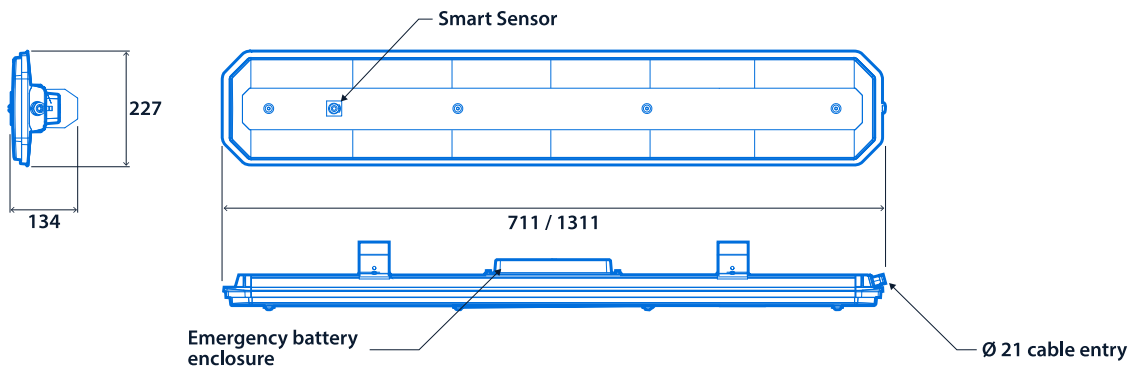

Specification

Mounting	Surface	IP rating	Up to IP66
Impact rating	Up to IK10	Nominal size	800 mm 1400 mm
Max presence detection height	8 m		

Lighting

Optic	Clear cover	Lumen output	16,485 lm - 33,465 lm
Efficacy	Up to 154.8 LL/CW		

Emergency data

Emergency lumen output	910 lm - 950 lm	Emergency type	Maintained
Emergency duration	3 hours	Battery specification	Nickel Metal Hydride (NiMH)

Power

LED power	113 W - 228 W	Circuit power	117 W - 238 W
-----------	---------------	---------------	---------------

Dimensions

Nominal size	Fixing Centres		
	Min.	Max.	Recommended
800	400	500	420
1400	600	1100	700

View the range