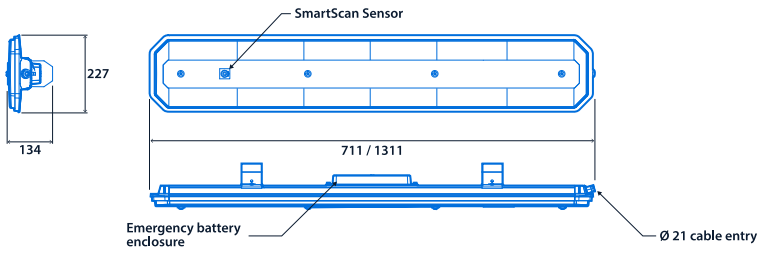

LED characteristics

CRI	80+	Colour temperature	4000 K
Rated life (hours)	100 K - L70/B10		

Dimensions