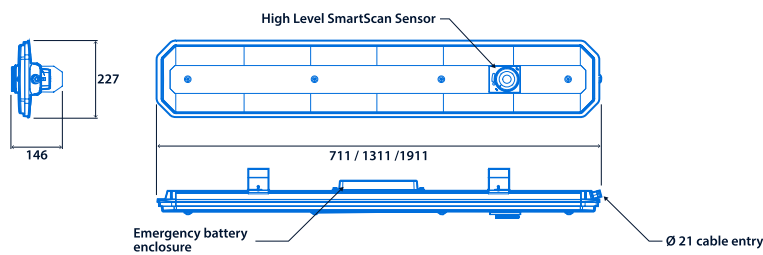

Power

LED power	101 W - 308 W	Circuit power	110 W - 322 W

LED characteristics

CRI	80+	Colour temperature	4000 K
Rated life (hours)	100 K - L70/B10		

Compliance

UKCA	Yes	CE	Yes
D Mark	Yes	Energy efficiency class	This product contains a light source of energy efficiency class B
Food production standards	BRC HACCP IFS		

Dimensions