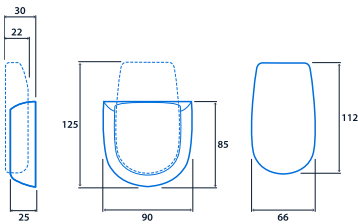

Infra-red control for individual or groups of SmartScan luminaires

Hand-held infra-red control for individual or groups of SmartScan luminaires. Supplied with unique, robust wall mounting bracket, with optional locking kit for security.

Dimensions

View the range

Information is correct as of 21-Nov-2024, however must not be interpreted as a guarantee of individual product performance and/or characteristics. We reserve the right to alter specifications and designs without prior notice.