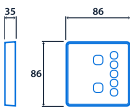

Dimensions

View the range