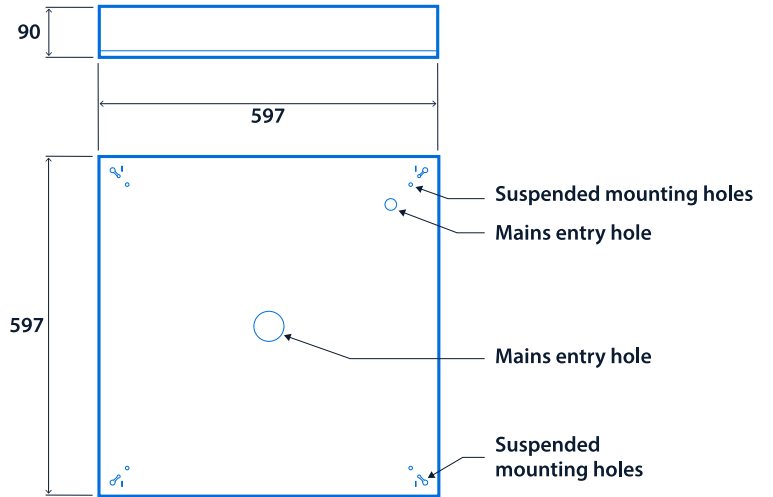

Compliance

UKCA	Yes	CE	Yes
Energy efficiency class	This product contains a light source of energy efficiency class B	Thermoplastic rating	TP(a)

Dimensions

Recessed version 600 x 600

3-pole TEE (SmartScan versions)
Fast-Fix wiring enclosure (Non-dimming and DALI versions)

Surface/Suspended version 600 x 600

Recessed version 1200 x 300

3-pole TEE (SmartScan versions)
Fast-Fix wiring enclosure (Non-dimming and DALI versions)

Click or scan here
View SkyPro variants using
our online filtering tool