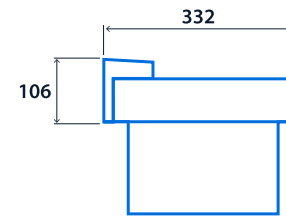

## Emergency data

Legend type	EURO arrow down EURO arrow left EURO arrow left / right double sided EURO arrow right ISO 7010 arrow down ISO 7010 arrow left ISO 7010 arrow left / right double sided ISO 7010 arrow right ISO 7010 arrow up	Maximum viewing distance	26 m
Emergency type	Maintained	Emergency duration	3 hours
Battery specification	Nickel Metal Hydride (NiMH)		

## Dimensions

Ceiling Mounting

Wall Mounting

Cantilever Mounting

**Click or scan here**

View Seven variants using our online filtering tool

Information is correct as of 15-Jan-2025, however must not be interpreted as a guarantee of individual product performance and/or characteristics. We reserve the right to alter specifications and designs without prior notice.