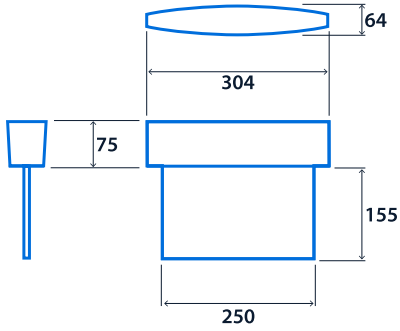

## Emergency data

Legend type	EURO arrow down EURO arrow left EURO arrow left / right double sided EURO arrow right ISO 7010 arrow down ISO 7010 arrow left ISO 7010 arrow left / right double sided ISO 7010 arrow right ISO 7010 arrow up	Maximum viewing distance	26 m
Emergency type	Maintained	Emergency duration	3 hours
Battery specification	Nickel Metal Hydride (NiMH)		

## Power

LED power	4 W
-----------	-----

## Dimensions

Ceiling Mounting

Wall Mounting

Cantilever Mounting

**Click or scan here**

View Seven variants using our online filtering tool

Information is correct as of 15-Jan-2025, however must not be interpreted as a guarantee of individual product performance and/or characteristics. We reserve the right to alter specifications and designs without prior notice.