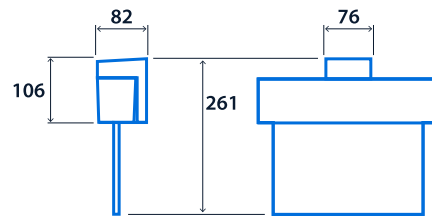

## Emergency data

Legend type	EURO arrow down EURO arrow left EURO arrow left / right double sided EURO arrow right ISO 7010 arrow down ISO 7010 arrow left ISO 7010 arrow left / right double sided ISO 7010 arrow right ISO 7010 arrow up	Maximum viewing distance	26 m
Emergency type	Maintained	Emergency duration	3 hours
Battery specification	Nickel Metal Hydride (NiMH)		

## Dimensions

Ceiling Mounting

Wall Mounting

Cantilever Mounting

**Click or scan here**

View Seven variants using our online filtering tool

Information is correct as of 15-Jan-2025, however must not be interpreted as a guarantee of individual product performance and/or characteristics. We reserve the right to alter specifications and designs without prior notice.