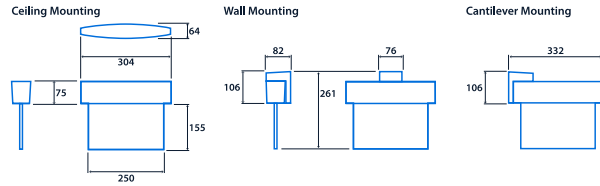

## Emergency data

Legend type	EURO arrow down EURO arrow left EURO arrow left / right double sided EURO arrow right ISO 7010 arrow down ISO 7010 arrow left ISO 7010 arrow left / right double sided ISO 7010 arrow right ISO 7010 arrow up	Maximum viewing distance	26 m
Emergency type	Maintained	Emergency duration	3 hours
Battery specification	Nickel Metal Hydride (NiMH)		

## Dimensions

View the range

Information is correct as of 21-Nov-2024, however must not be interpreted as a guarantee of individual product performance and/or characteristics. We reserve the right to alter specifications and designs without prior notice.