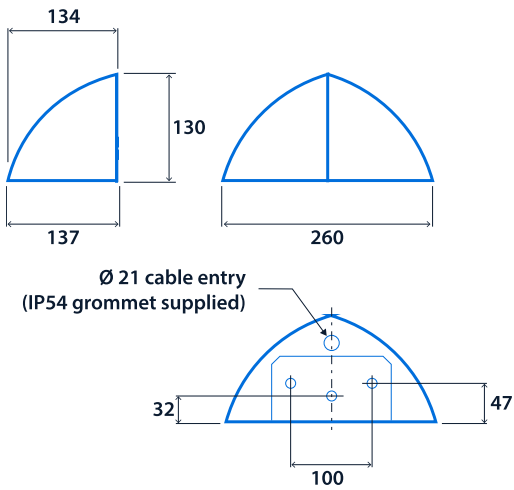

LED characteristics

CRI	80+	Colour temperature	4000 K
Rated life (hours)	63 K - L80/B10		

Compliance

UKCA	Yes	CE	Yes
Energy efficiency class	This product contains a light source of energy efficiency class B		

Dimensions