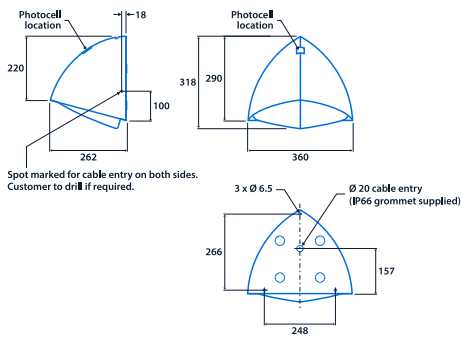

LED characteristics

CRI	70+ 80+	Colour temperature	4000 K
Rated life (hours)	Up to 100 K - L90/B10		

Compliance

UKCA	Yes	CE	Yes
Energy efficiency class	This product contains a light source of energy efficiency class A This product contains a light source of energy efficiency class C		

Dimensions

View the range

Information is correct as of 21-Dec-2024, however must not be interpreted as a guarantee of individual product performance and/or characteristics. We reserve the right to alter specifications and designs without prior notice.