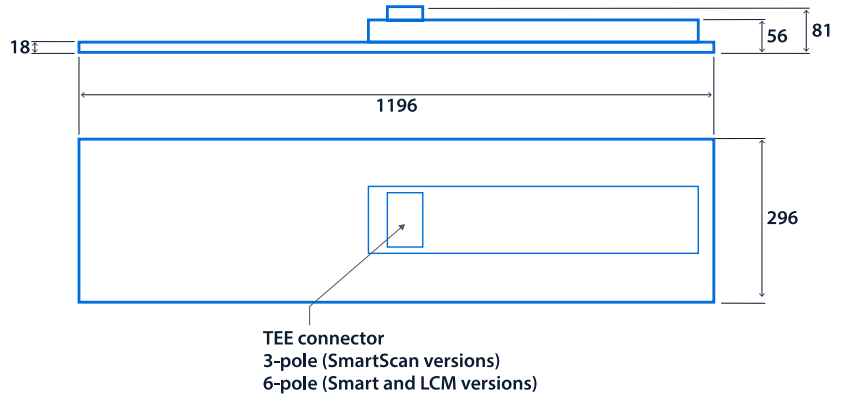

Power

LED power	16 W - 51 W	Circuit power	19 W - 59 W
-----------	-------------	---------------	-------------

LED characteristics

CRI	80+	Colour temperature	4000 K
Rated life (hours)	67 K - L80/B10		

Compliance

UKCA	Yes	CE	Yes
Energy efficiency class	This product contains a light source of energy efficiency class B	Thermoplastic rating	TP(a)

Dimensions

600 x 600

1200 x 300

Radiance Recessed

Click or scan here
View Radiance Recessed
variants using our online
filtering tool