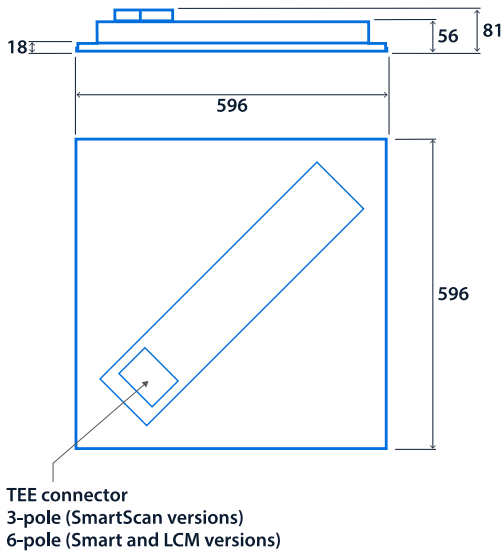

Notes: High colour rendering CRI 90+ and 1200 x 600 versions available to special order

IP44 (IP20 above ceiling)

IK08

Up to 133.2 LL/CW

Specification

Mounting	Recessed	IP rating	IP44 (IP20 above ceiling)
Impact rating	IK08	Nominal size	600 x 600 mm 1200 x 300 mm
Max presence detection height	8 m		

Power

LED power	16 W - 51 W	Circuit power	19 W - 59 W
-----------	-------------	---------------	-------------

LED characteristics

CRI	80+	Colour temperature	4000 K
Rated life (hours)	67 K - L80/B10		

Compliance

UKCA	Yes	CE	Yes
Energy efficiency class	This product contains a light source of energy efficiency class B	Thermoplastic rating	TP(a)

Dimensions

600 x 600

1200 x 300

Radiance Recessed

Click or scan here
View Radiance Recessed
variants using our online
filtering tool