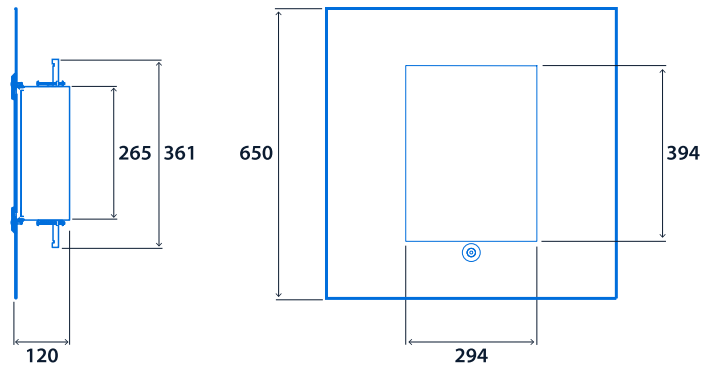

- Recessed or surface mounting options
- SmartScan wireless technology removes the need for control cabling. Ideal for retro-fit

IP65

Up to 140.1 LL/CW

SMARTSCAN

LUXGUARD

Specification

Mounting	Recessed Surface	IP rating	IP65
Max presence detection height	8 m		

Lighting

Optic	Clear cover	Lumen output	7,045 lm - 8,785 lm
Efficacy	Up to 140.1 LL/CW		

Power

LED power	46 W - 60 W	Circuit power	51 W - 66 W
-----------	-------------	---------------	-------------

LED characteristics

Minimum cut-out - 270 x 420
Maximum cut-out - 600 x 600

Surface

Click or scan here
View PSL 65 variants using
our online filtering tool

Information is correct as of 15-Jan-2025, however must not be interpreted as a guarantee of individual product performance and/or characteristics. We reserve the right to alter specifications and designs without prior notice.