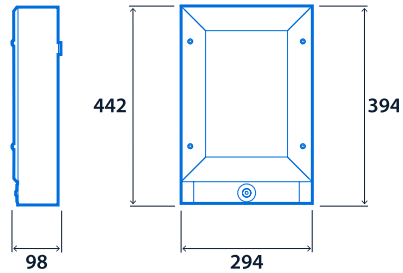

- Recessed or surface mounting options
- SmartScan wireless technology removes the need for control cabling. Ideal for retro-fit

IP65

Up to 140.1 LL/CW

SMARTSCAN

LUXGUARD

Specification

Mounting	Recessed Surface	IP rating	IP65
Max presence detection height	8 m		

Lighting

Optic	Clear cover	Lumen output	7,045 lm - 8,785 lm
Efficacy	Up to 140.1 LL/CW		

Power

LED power	46 W - 60 W	Circuit power	51 W - 66 W
-----------	-------------	---------------	-------------

LED characteristics

Minimum cut-out - 270 x 420
Maximum cut-out - 600 x 600

Surface

Click or scan here
View PSL 65 variants using
our online filtering tool

Information is correct as of 15-Jan-2025, however must not be interpreted as a guarantee of individual product performance and/or characteristics. We reserve the right to alter specifications and designs without prior notice.