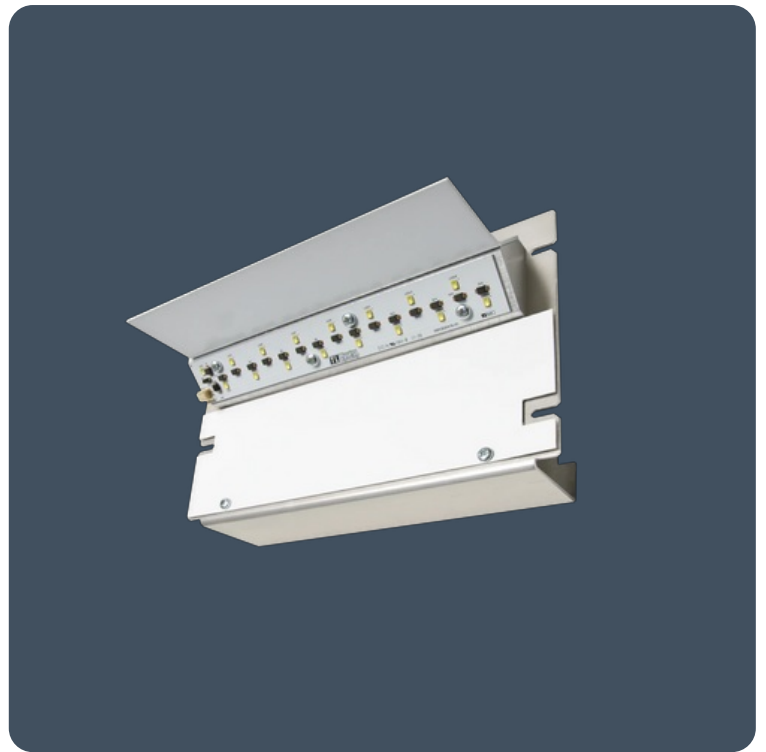

Retrofit kit for Passlight luminaires

Energy saving, fast installation retrofit solution

0 LL/CW

LED PROTECT

Power

LED power	24 W - 38 W	Circuit power	27 W - 43 W
-----------	-------------	---------------	-------------

LED characteristics

CRI	70+	Colour temperature	4000 K
Rated life (hours)	100 K - L90/B10		

View the range

Information is correct as of 21-Nov-2024, however must not be interpreted as a guarantee of individual product performance and/or characteristics. We reserve the right to alter specifications and designs without prior notice.