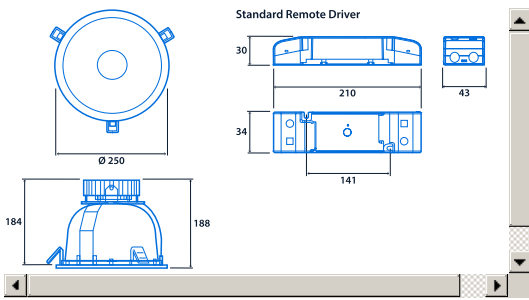

### Power

LED power	17 W - 26 W	Circuit power	20 W - 30 W
-----------	-------------	---------------	-------------

## Dimensions

View the  
range

Information is correct as of 21-Dec-2024, however must not be interpreted as a guarantee of individual product performance and/or characteristics. We reserve the right to alter specifications and designs without prior notice.