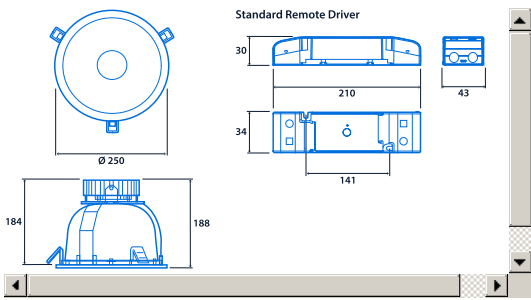

### Lighting

Lumen output	2,015 lm - 3,085 lm	Efficacy	Up to 108.2 LL/CW
--------------	---------------------	----------	-------------------

## Dimensions

View the  
range

Information is correct as of 15-Nov-2024, however must not be interpreted as a guarantee of individual product performance and/or characteristics. We reserve the right to alter specifications and designs without prior notice.