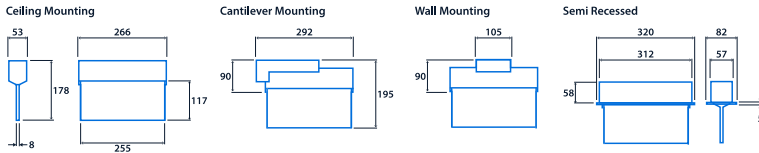

### Emergency data

Legend type	EURO arrow down EURO arrow left EURO arrow left / right double sided EURO arrow right ISO 7010 arrow down ISO 7010 arrow left ISO 7010 arrow left / right double sided ISO 7010 arrow right ISO 7010 arrow up	Maximum viewing distance	19.5 m
Emergency type	Maintained (wire link may be removed to enable non-maintained operation)	Emergency duration	3 hours
Battery specification	Nickel Metal Hydride (NiMH)		

### Power

LED power	1 W	Circuit power	1 W
-----------	-----	---------------	-----

## Dimensions

View the range

Information is correct as of 21-Nov-2024, however must not be interpreted as a guarantee of individual product performance and/or characteristics. We reserve the right to alter specifications and designs without prior notice.