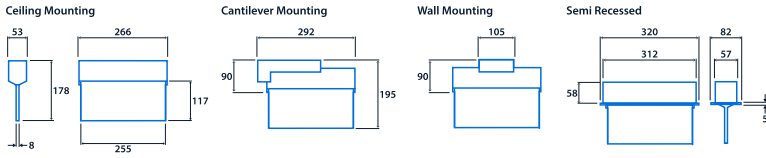

IP40

0 LL/CW

Specification

Mounting	Surface	IP rating	IP40
----------	---------	-----------	------

Emergency data

Legend type	EURO arrow down EURO arrow left EURO arrow left / right double sided EURO arrow right ISO 7010 arrow down ISO 7010 arrow left ISO 7010 arrow left / right double sided ISO 7010 arrow right ISO 7010 arrow up	Maximum viewing distance	19.5 m
Emergency type	Maintained (wire link may be removed to enable non-maintained operation)	Emergency duration	3 hours
Battery specification	Nickel Metal Hydride (NiMH)		

Power

LED power	1 W	Circuit power	1 W
-----------	-----	---------------	-----

Compliance

UKCA	Yes	CE	Yes
------	-----	----	-----

Dimensions

View the range

Information is correct as of 21-Dec-2024, however must not be interpreted as a guarantee of individual product performance and/or characteristics. We reserve the right to alter specifications and designs without prior notice.