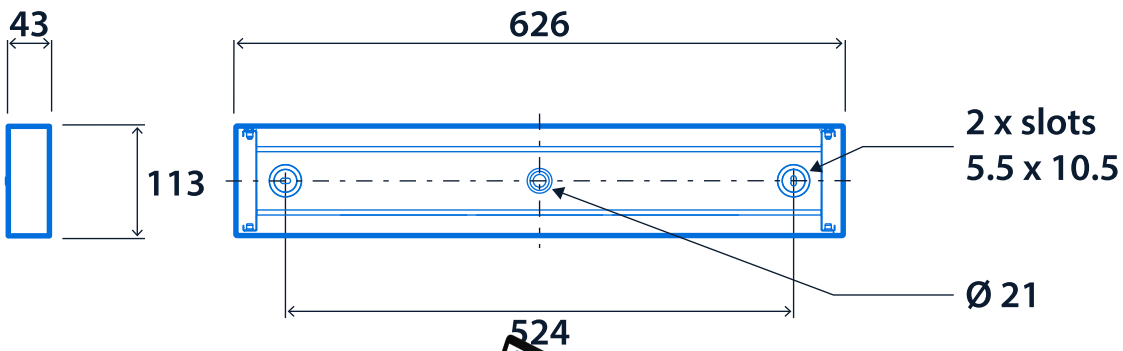

Specification

Mounting	Surface	IP rating	IP40
Impact rating	IK10	Max presence detection height	8 m

Lighting

Optic	Opal diffuser	Lumen output	1,455 lm - 2,860 lm
Efficacy	Up to 130 LL/CW		

Emergency data

Emergency lumen output	385 lm	Emergency type	Maintained
Emergency duration	3 hours	Battery specification	Nickel Metal Hydride (NiMH)

Power

LED power	10 W - 20 W	Circuit power	12 W - 22 W
-----------	-------------	---------------	-------------

LED characteristics

CRI	80+	Colour temperature	4000 K
Rated life (hours)	67 K - L80/B10		

Compliance

Dimensions

View the range