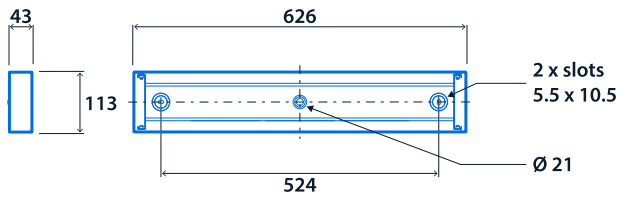

IP40

IK10

Up to 130 LL/CW

SMARTSCAN

LUXGUARD

Specification

Mounting	Surface	IP rating	IP40
Impact rating	IK10	Max presence detection height	8 m

Lighting

Power

LED power	10 W - 20 W	Circuit power	12 W - 22 W
-----------	-------------	---------------	-------------

LED characteristics

CRI	80+	Colour temperature	4000 K
Rated life (hours)	67 K - L80/B10		

Compliance

UKCA	Yes	CE	Yes
Energy efficiency class	This product contains a light source of energy efficiency class B		

Dimensions

Click or scan here
View Kast variants using our
online filtering tool

Information is correct as of 20-Jan-2025, however must not be interpreted as a guarantee of individual product performance and/or characteristics. We reserve the right to alter specifications and designs without prior notice.