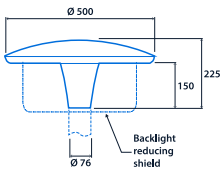

Dimensions

View the
range