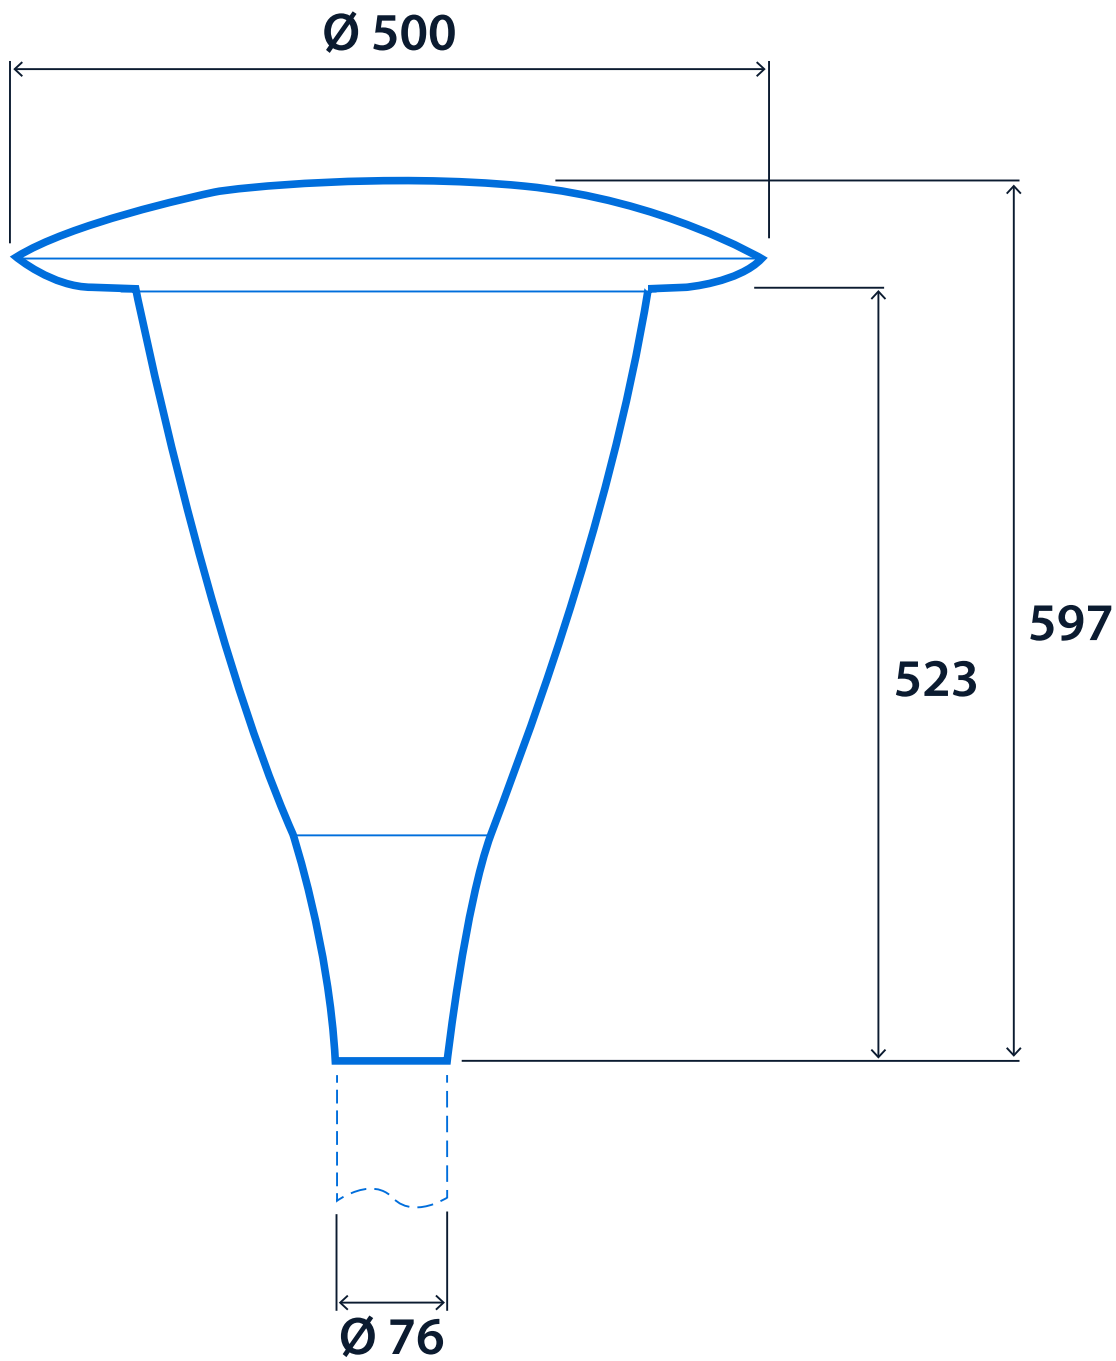

0.14 m²

Lighting

Optic

Clear cover

Lumen output

4,320 lm - 6,825 lm

Efficacy

Up to 120 LL/CW

Power

LED power

31 W - 52 W

Circuit power

36 W - 61 W

LED characteristics

CRI

70+

Yes

Dimensions

Columns

Product code	Description	Weight
FC4	4 m - Standard duty column - 76 mm shaft diameter	33 kg
FC5	5 m - Standard duty column - 76 mm shaft diameter	40 kg
FC6	6 m - Standard duty column - 76 mm shaft diameter	44 kg

View the range