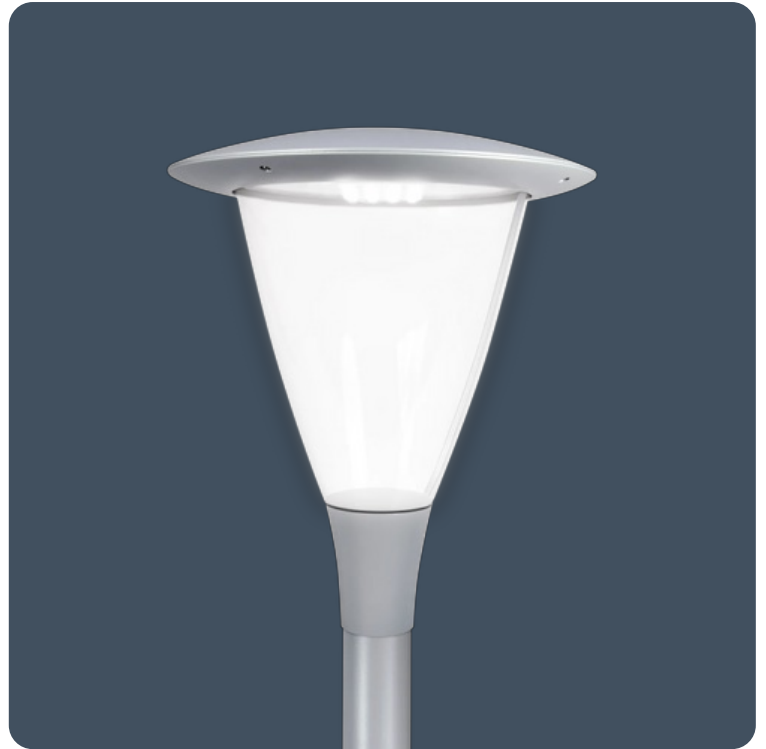

LED pole top amenity luminaires

Stylish IP66 rated pole top amenity luminaire with aluminium cast body and spigot adaptor. UV stabilised clear polycarbonate cover rated IP66 and IK10. Integral high quality LED driver.

Applications: car parks, amenity areas and hospital estates.

- Integral high efficiency driver
- Extremely efficient and long system life up to 100,000 hours
- Fits 76mm columns as standard (60mm to special order)
- Photocell option

Specification

Mounting

Column

IP rating

IP66

Impact rating

IK10

Windage rating

0.14 m²

Lighting

Optic

Clear cover

Lumen output

4,320 lm - 6,825 lm

Efficacy

Up to 120 LL/CW