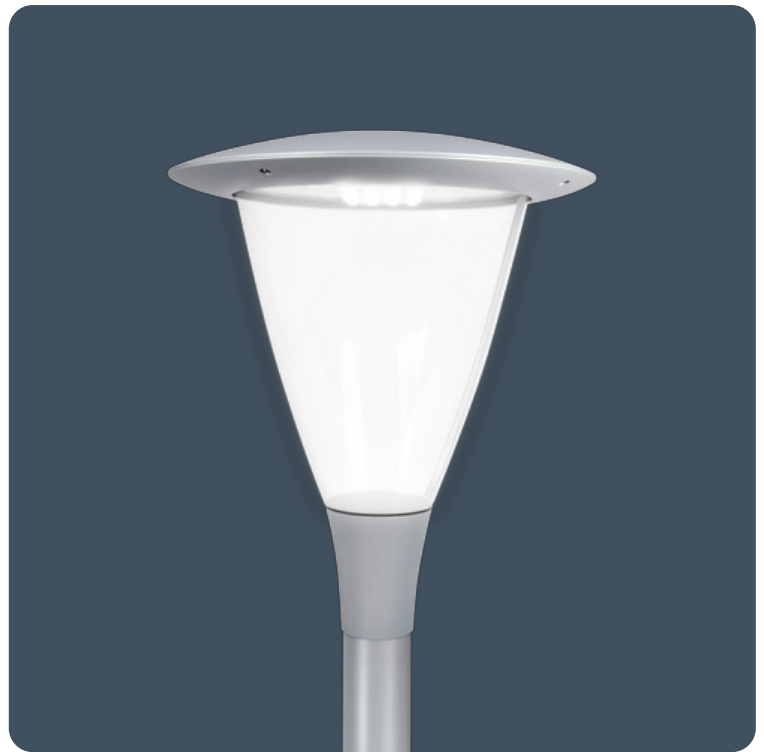

LED pole top amenity luminaires

Stylish IP66 rated pole top amenity luminaire with aluminium cast body and spigot adaptor. UV stabilised clear polycarbonate cover rated IP66 and IK10. Integral high quality LED driver.

Applications: car parks, amenity areas and hospital estates.

- Integral high efficiency driver
- Extremely efficient and long system life up to 100,000 hours
- Fits 76mm columns as standard (60mm to special order)
- Photocell option

IP66
IK10
Up to 120 LL/CW

Specification

Mounting	Column	IP rating	IP66
Impact rating	IK10	Windage rating	0.14 m ²

Lighting

Optic	Clear cover	Lumen output	4,320 lm - 6,825 lm
Efficacy	Up to 120 LL/CW		

Power

LED power	31 W - 52 W	Circuit power	36 W - 61 W
-----------	-------------	---------------	-------------

LED characteristics

CRI	70+	Colour temperature	4000 K
Rated life (hours)	100 K - L90/B10		

Compliance