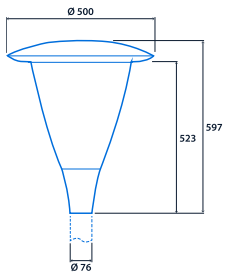

IP66
IK10
Up to 120 LL/CW

Specification

Mounting	Column	IP rating	IP66
Impact rating	IK10	Windage rating	0.14 m ²

Lighting

Optic	Clear cover	Lumen output	4,320 lm - 6,825 lm
Efficacy	Up to 120 LL/CW		

Power

LED power	31 W - 52 W	Circuit power	36 W - 61 W
-----------	-------------	---------------	-------------

LED characteristics

CRI	70+	Colour temperature	4000 K
Rated life (hours)	100 K - L90/B10		

Compliance

UKCA	Yes	CE	Yes
Energy efficiency class	This product contains a light source of energy efficiency class D		

Dimensions

View the
range

Information is correct as of 21-Dec-2024, however must not be interpreted as a guarantee of individual product performance and/or characteristics. We reserve the right to alter specifications and designs without prior notice.