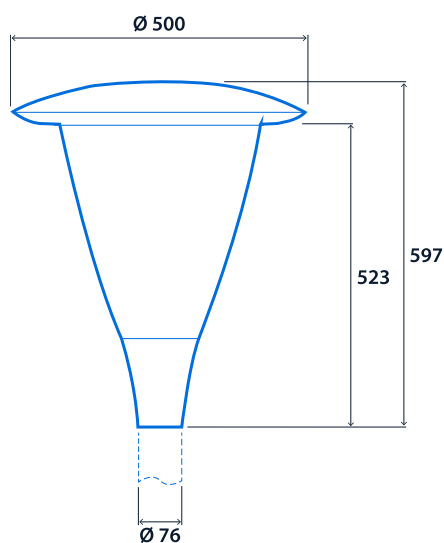

Compliance

UKCA	Yes	CE	Yes
Energy efficiency class	This product contains a light source of energy efficiency class D		

Dimensions

Click or scan here
View Juno A variants using
our online filtering tool