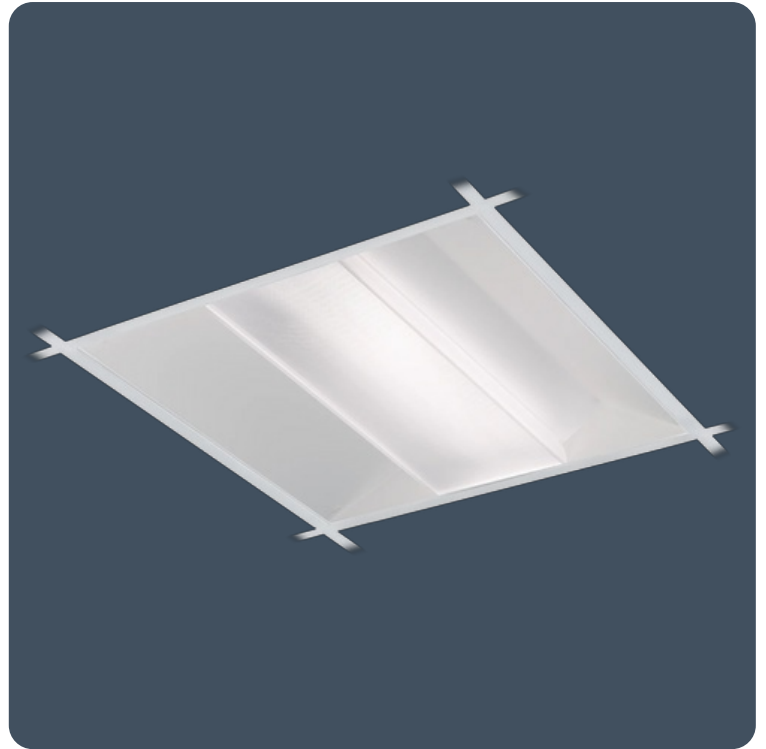

High performance recessed colour temperature changing luminaires

The tunable white Hi-Style CA offers both opal and low glare optic versions for EN12464-1/LG7 compliance providing excellent wall and vertical illumination. The polycarbonate flame retardant TP(a) rated diffusers are designed to IP40 to exclude dust, dirt and flies.

Applications: Offices, healthcare, meeting rooms, call centres, school classrooms, libraries, control rooms, reception areas, lobbies, retail and circulation areas.

- Low glare optics for EN12464-1 / LG7 (<3000cd/m² @ 65°) or opal diffuser option
- Excellent wall and vertical illumination
- Balanced direct/indirect luminance control above 65°
- Suitable for most ceiling types; lay-in or pull up with optional side arm suspensions accessible from below
- Extruded side diffusers give vibrant yet low glare aesthetics
- Designed to exclude dust, dirt and flies
- SmartScan wireless technology removes the need for control cabling. Ideal for retro-fit (CA versions)

Specification

Mounting	Recessed	IP rating	IP40 (IP20 above ceiling)
Nominal size	600 x 600 mm		

Lighting

Optic	Low glare diffuser Opal diffuser	Lumen output	2,110 lm - 3,080 lm
-------	-------------------------------------	--------------	---------------------