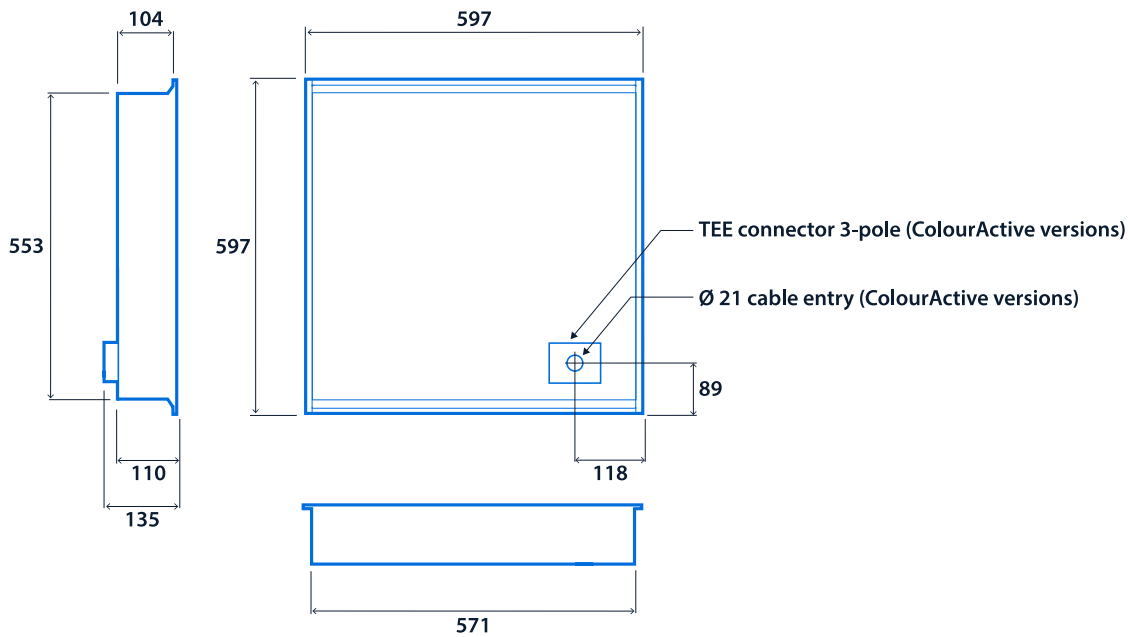

Construction

Thermoplastic rating TP(a)

LED characteristics

CRI	80+	Colour temperature	3000 - 6500 K
Rated life (hours)	67 K - L80/B10		

Compliance

UKCA	Yes	CE	Yes
Energy efficiency class	This product contains a light source of energy efficiency class B	SmartScan wireless standards compliance	Europe: EN 300 220-1 V2.4.1/ EN 301 489-3 V1.6.1. Australasia: ACMA 2014 Radio Communication Standard 2014. Thorlux Patented Wireless Technology - GB2575724

Dimensions

Accessories

Product code	Description	Weight
HI12349	Side arm suspension kit - 4 arms per kit	-