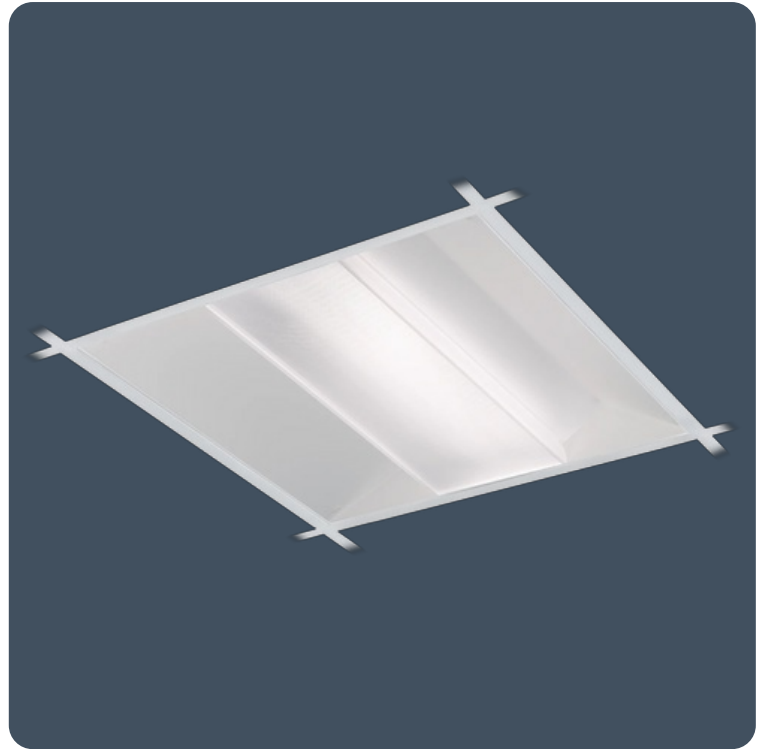

High performance recessed colour temperature changing luminaires

The tunable white Hi-Style CA offers both opal and low glare optic versions for EN12464-1/LG7 compliance providing excellent wall and vertical illumination. The polycarbonate flame retardant TP(a) rated diffusers are designed to IP40 to exclude dust, dirt and flies.

Applications: Offices, healthcare, meeting rooms, call centres, school classrooms, libraries, control rooms, reception areas, lobbies, retail and circulation areas.

- Low glare optics for EN12464-1 / LG7 (<math><3000\text{cd/m}^2 @ 65^\circ</math>) or opal diffuser option
- Excellent wall and vertical illumination
- Balanced direct/indirect luminance control above 65°
- Suitable for most ceiling types; lay-in or pull up with optional side arm suspensions accessible from below
- Extruded side diffusers give vibrant yet low glare aesthetics
- Designed to exclude dust, dirt and flies
- SmartScan wireless technology removes the need for control cabling. Ideal for retro-fit (CA versions)

IP40 (IP20 above ceiling)

Up to 117.2 LL/CW

Specification

Mounting	Recessed	IP rating	IP40 (IP20 above ceiling)
Nominal size	600 x 600 mm		

Lighting

Optic	Low glare diffuser Opal diffuser	Lumen output	2,110 lm - 3,080 lm
-------	-------------------------------------	--------------	---------------------