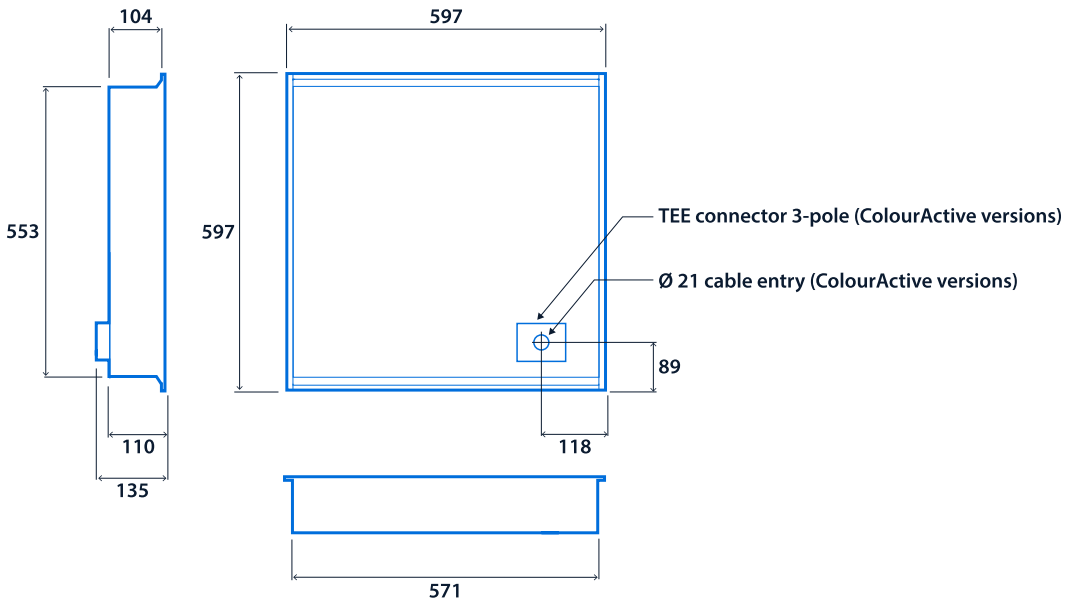

LED characteristics

CRI	80+	Colour temperature	3000 - 6500 K
Rated life (hours)	67 K - L80/B10		

Compliance

UKCA	Yes	CE	Yes
Energy efficiency class	This product contains a light source of energy efficiency class B	Thermoplastic rating	TP(a)

Dimensions