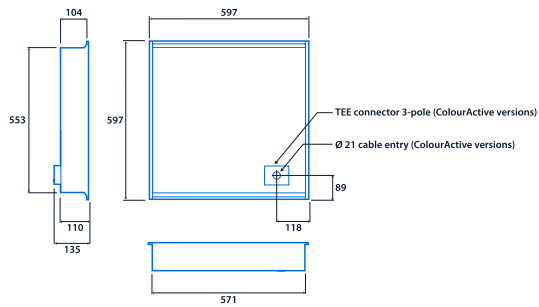

IP40 (IP20 above ceiling)

Up to 117.2 LL/CW

SMARTSCAN

LUXGUARD

Specification

Mounting	Recessed	IP rating	IP40 (IP20 above ceiling)
Nominal size	600 x 600 mm		

Lighting

Optic	Low glare diffuser Opal diffuser	Lumen output	2,110 lm - 3,080 lm
-------	-------------------------------------	--------------	---------------------

Emergency data

Emergency lumen output	515 lm - 545 lm	Emergency type	Maintained
Emergency duration	3 hours	Battery specification	Nickel Metal Hydride (NiMH)

Power

LED power	16 W - 34 W	Circuit power	18 W - 38 W
-----------	-------------	---------------	-------------

Dimensions

View the range

Information is correct as of 22-Dec-2024, however must not be interpreted as a guarantee of individual product performance and/or characteristics. We reserve the right to alter specifications and designs without prior notice.