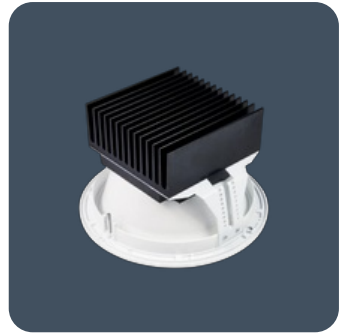

G3 Pro

Click or scan here
View G3 Pro variants using
our online filtering tool

Information is correct as of 15-Jan-2025, however must not be interpreted as a guarantee of individual product performance and/or characteristics. We reserve the right to alter specifications and designs without prior notice.