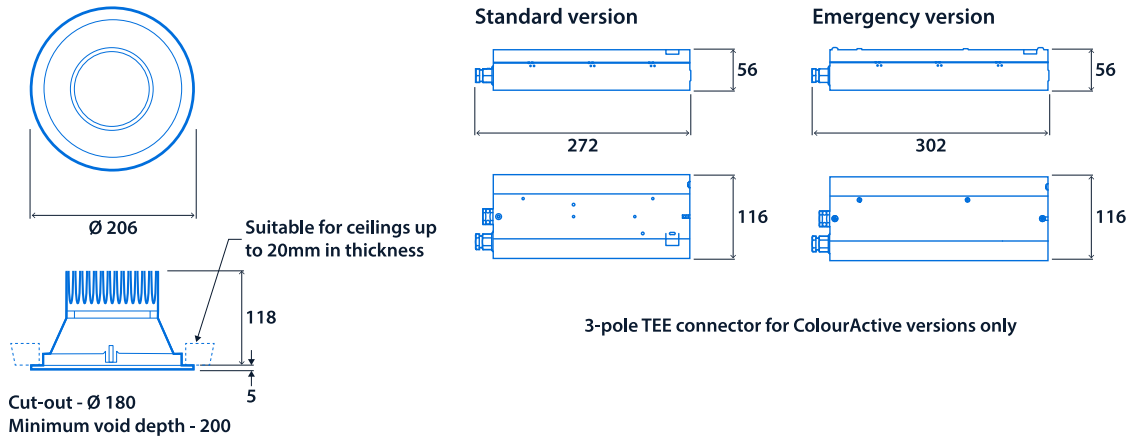

**Specification**

Mounting	Recessed	IP rating	IP40 (IP20 above ceiling)
----------	----------	-----------	---------------------------

**Lighting**

Lumen output	965 lm - 2,050 lm	Efficacy	Up to 68.3 LL/CW
--------------	-------------------	----------	------------------

**Emergency data**

Emergency lumen output	170 lm	Emergency type	Maintained
Emergency duration	3 hours	Battery specification	Nickel Metal Hydride (NiMH)

**Power**

LED power	12 W - 24 W	Circuit power	15 W - 30 W
-----------	-------------	---------------	-------------

LED characteristics

CRI	80+	Colour temperature	3000 - 6500 K
Rated life (hours)	60 K - L80/B10		

Compliance

UKCA	Yes	CE	Yes
------	-----	----	-----

Dimensions

Accessories

Product code	Description	Weight
GT11970	597 x 597 mm ceiling reinforcing board - 3mm thick plywood with 185 mm diameter central cut-out	0.55 kg