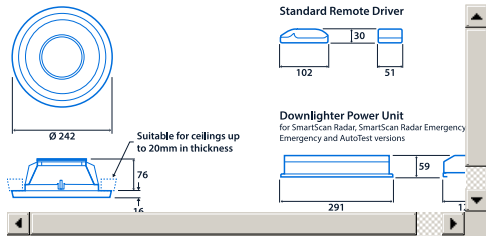

Compliance

SmartScan wireless standards compliance

Europe: EN 300 220-1 V2.4.1/ EN 301 489-3 V1.6.1. Australasia: ACMA 2014 Radio Communication Standard 2014. Thorlux Patented Wireless Technology - GB2575724

Dimensions