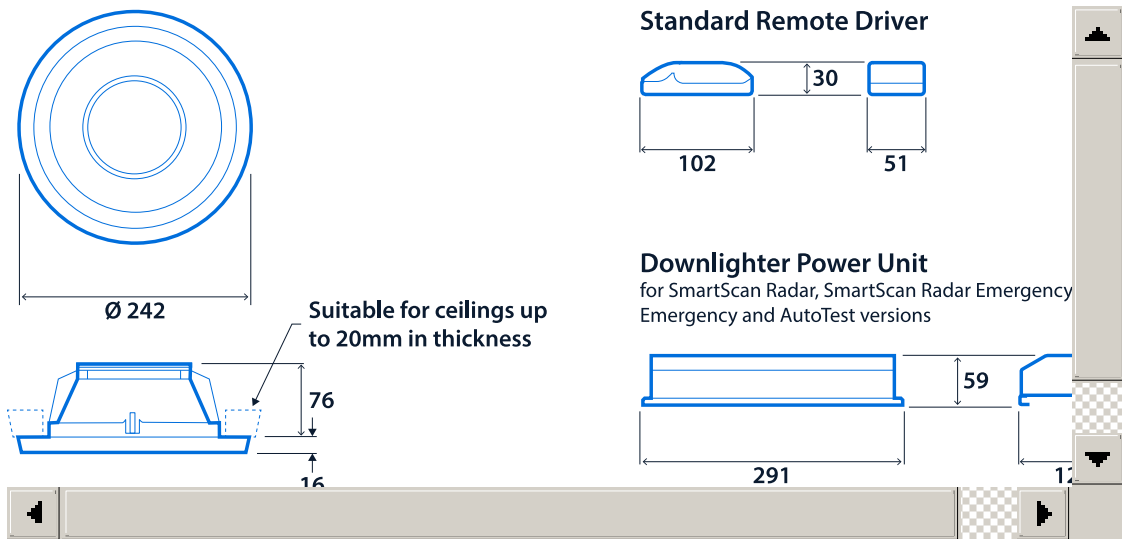

LED characteristics

CRI	80+	Colour temperature	4000 K
Rated life (hours)	63 K - L80/B10		

Compliance

UKCA	Yes	CE	Yes
Energy efficiency class	This product contains a light source of energy efficiency class C	SmartScan wireless standards compliance	Europe: EN 300 220-1 V2.4.1/ EN 301 489-3 V1.6.1. Australasia: ACMA 2014 Radio Communication Standard 2014. Thorlux Patented Wireless Technology - GB2575724

Dimensions

Accessories

Product code	Description	Weight
KEY16975	T20 pin Torx bit - Suitable for magnetic bit holder	-