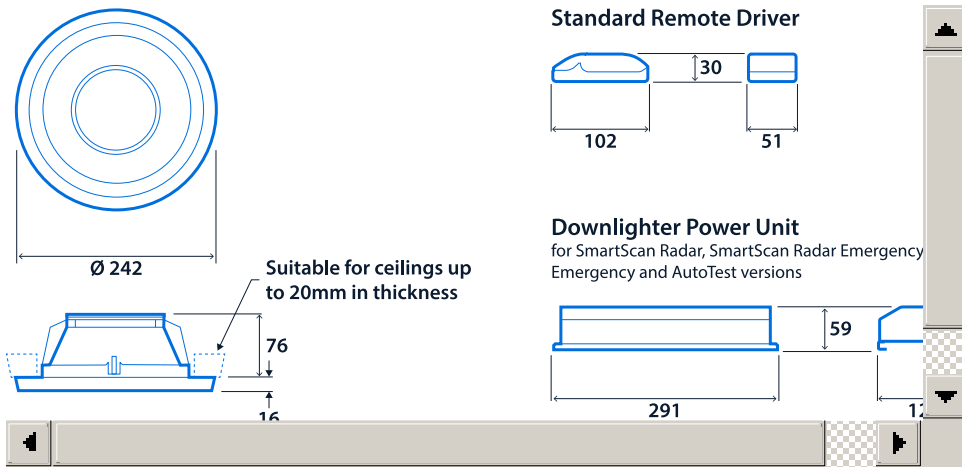

### Power

LED power	8 W - 16 W	Circuit power	10 W - 19 W
-----------	------------	---------------	-------------

## Dimensions