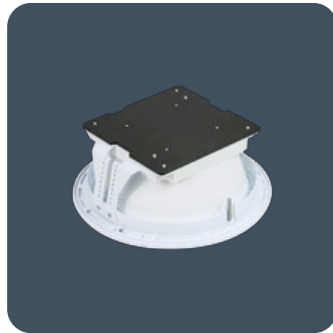

Circular LED recessed downlighters

Recessed luminaires with injection moulded reflector finished white. Open reflector, IP40, impact rated and IP65 versions available alongside decorative drop glass versions.

Applications: Offices, corridors, reception areas, toilets and retail.

- Toughened/safety drop glass attachments provide a measure of light on the ceiling
- Optional reinforcing board with centre cut aperture
- Supplied with remote gear unit fitted with 2 m supply lead
- SmartScan Radar versions fitted with TEE connector for LCM wiring
- CRI 90 option available to special order
- SmartScan wireless technology removes the need for control cabling. Ideal for retro-fit

Up to IP65 (IP20 above ceiling)

IK10

Up to 121.5 LL/CW

 SMARTSCAN

 LUXGUARD

Specification

Mounting	Recessed	IP rating	Up to IP65 (IP20 above ceiling)
Impact rating	IK10	Max presence detection height	4 m

Lighting

Open

Frosted outer drop glass

Frosted inner drop glass

Light green tinted halo

IK10 polycarbonate

IP65 glass or IK10 polycarbonate

Click or scan here
View G3 variants using our
online filtering tool

Information is correct as of 20-Jan-2025, however must not be interpreted as a guarantee of individual product performance and/or characteristics. We reserve the right to alter specifications and designs without prior notice.