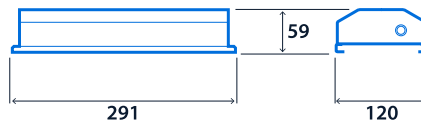

Downlighter Power Unit

for SmartScan Radar, SmartScan Radar Emergency, Emergency and AutoTest versions