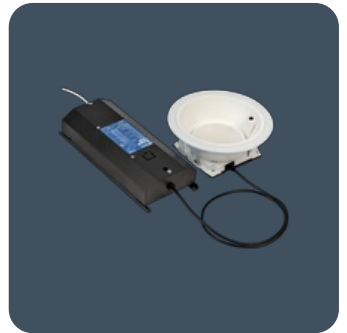

Circular LED recessed downlighters

Recessed luminaires with injection moulded reflector finished white. Open reflector, IP40, impact rated and IP65 versions available alongside decorative drop glass versions.

Applications: Offices, corridors, reception areas, toilets and retail.

- Toughened/safety drop glass attachments provide a measure of light on the ceiling
- Optional reinforcing board with centre cut aperture
- Supplied with remote gear unit fitted with 2 m supply lead
- SmartScan Radar versions fitted with TEE connector for LCM wiring
- CRI 90 option available to special order
- SmartScan wireless technology removes the need for control cabling. Ideal for retro-fit

Up to IP65 (IP20 above ceiling)

IK10

Up to 121.5 LL/CW

 SMARTSCAN

 LUXGUARD

Specification

Mounting	Recessed	IP rating	Up to IP65 (IP20 above ceiling)
Impact rating	IK10	Max presence detection height	4 m

Lighting

Open

Frosted outer drop glass

Frosted inner drop glass

Light green tinted halo

IK10 polycarbonate

IP65 glass or IK10 polycarbonate

Click or scan here
View G3 variants using our
online filtering tool

Information is correct as of 20-Jan-2025, however must not be interpreted as a guarantee of individual product performance and/or characteristics. We reserve the right to alter specifications and designs without prior notice.