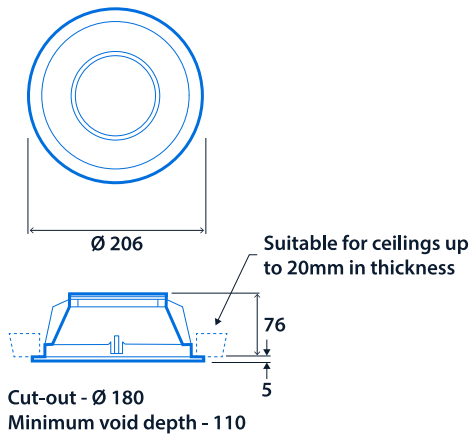

LED characteristics

CRI	80+	Colour temperature	3000 K 4000 K
Rated life (hours)	100 K - L80/B10		

Compliance

UKCA	Yes	CE	Yes
Energy efficiency class	This product contains a light source of energy efficiency class C		

Dimensions

Standard Remote Driver

Downlighter Power Unit

for SmartScan Radar, SmartScan Radar Emergency, Emergency and AutoTest versions