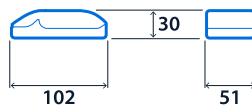

Standard Remote Driver