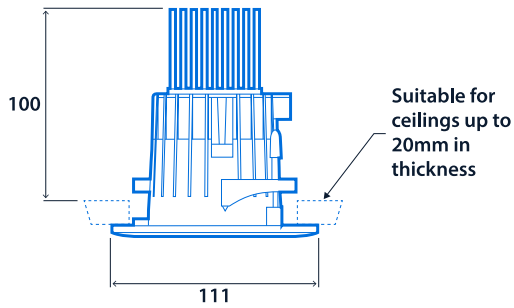

Battery specification	Nickel Metal Hydride (NiMH)
-----------------------	-----------------------------

Power

LED power	6 W - 12 W	Circuit power	7 W - 14 W
-----------	------------	---------------	------------

Dimensions

Cut out - Ø 89
 Minimum void depth for emergency and AutoTest versions - 165

White bezel

White bezel with drop glass

Clear polycarbonate cone

Clear polycarbonate halo

Blue polycarbonate halo

IP44 clear glass panel