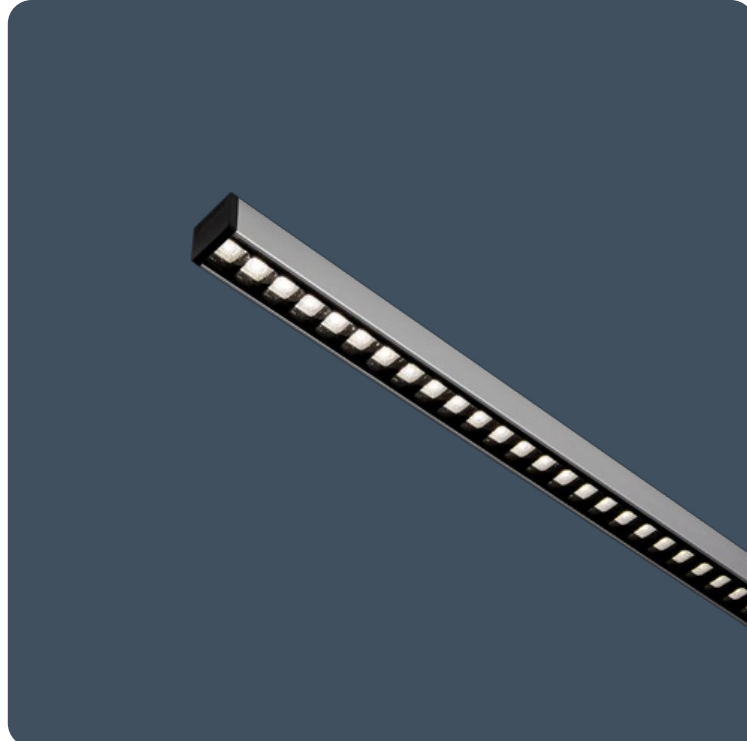

## Extremely narrow profile linear luminaires

A super narrow linear luminaire designed specifically for mounting to exposed T-Bar ceilings. With sophisticated, highly efficient low glare optics, Flexline offers a radically different solution to conventional 600 x 600 luminaires.

Applications: Teaching spaces, Offices, Corridors, Waiting rooms, Reception areas, Retail.

- Designed specifically for mounting to an exposed T-bar ceiling
- Black 'invisible' light source, metallised low glare and white reflector options
- Wattage selectable during installation
- Provides design flexibility, no longer restricted by traditional luminaire spacings
- Pluggable power pack with flat ribbon cable, no need to cut ceiling tiles
- Fast installation