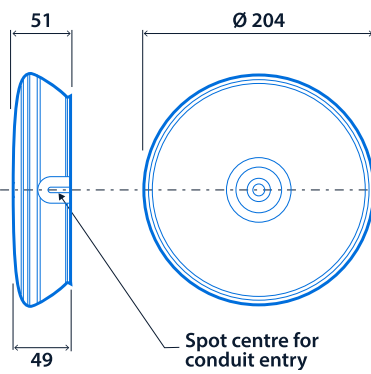

Up to IP66 0 LL/CW SMARTSCAN

Specification

Mounting	Surface	IP rating	Up to IP66
----------	---------	-----------	------------

Emergency data

Emergency lumen output	555 lm - 565 lm	Emergency type	Non-maintained
Emergency duration	3 hours	Battery specification	Nickel Metal Hydride (NiMH)

Power

LED power	4 W	Circuit power	4 W
-----------	-----	---------------	-----

Compliance

UKCA	Yes	CE	Yes
------	-----	----	-----

Dimensions

Square body

Circular body

Click or scan here
View Firefly Plus Surface
variants using our online
filtering tool