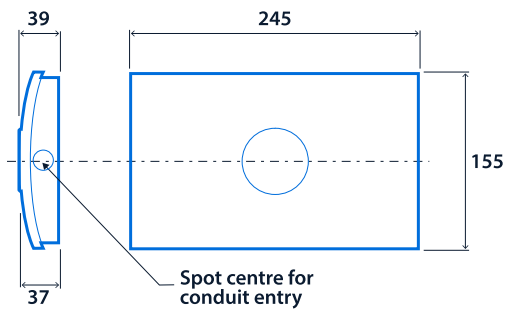

Up to IP66 0 LL/CW SMARTSCAN

Specification

Mounting	Surface	IP rating	Up to IP66
----------	---------	-----------	------------

Emergency data

Emergency lumen output	555 lm - 565 lm	Emergency type	Non-maintained
Emergency duration	3 hours	Battery specification	Nickel Metal Hydride (NiMH)

Power

LED power	4 W	Circuit power	4 W
-----------	-----	---------------	-----

Compliance

UKCA	Yes	CE	Yes
------	-----	----	-----

Dimensions

Square body

Circular body

Click or scan here
View Firefly Plus Surface
variants using our online
filtering tool