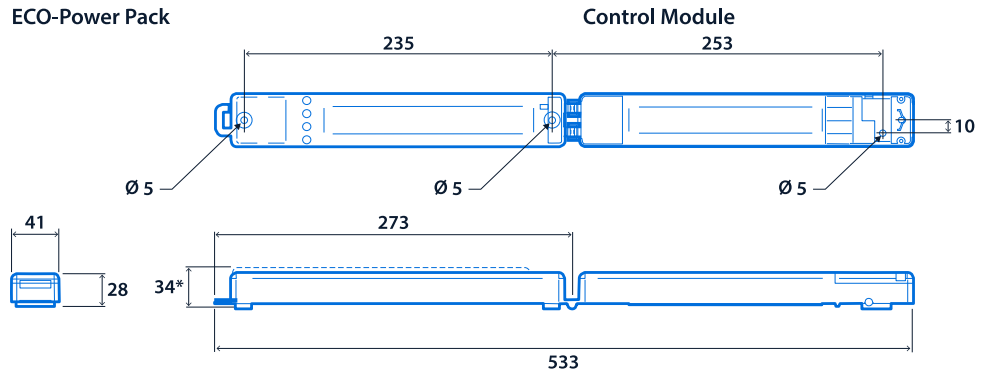

IP65 (IP40 above ceiling) / IP20 control module

0 LL/CW

SMARTSCAN

Specification

Mounting	Recessed	IP rating	IP65 (IP40 above ceiling) / IP20 control module
----------	----------	-----------	---

Emergency data

Emergency lumen output	185 lm - 270 lm	Emergency type	Non-maintained
Emergency duration	3 hours	Battery specification	Nickel Metal Hydride (NiMH)

Power

LED power	2 W - 3 W	Circuit power	2 W - 3 W
-----------	-----------	---------------	-----------

Compliance

UKCA	Yes	CE	Yes
------	-----	----	-----

Dimensions

Cut-out - Ø 60
 Minimum void depth (when passing Control Module and ECO-Power Pack through cut-out) - 145mm**
 **170mm for emergency versions

Control Module and ECO-Power Pack Combined

Control Module and ECO-Power Pack are articulated for easy placement through a small cut hole. The two items may be clipped on top of each other for space saving.