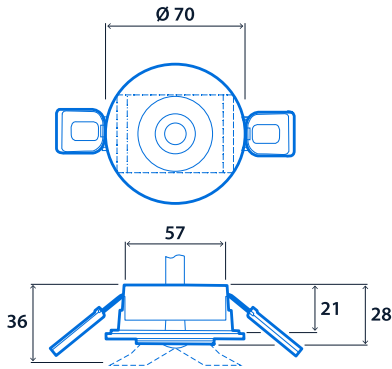

Emergency lumen output	185 lm - 270 lm	Emergency type	Non-maintained
Emergency duration	3 hours	Battery specification	Nickel Metal Hydride (NiMH)

Power

LED power	2 W - 3 W	Circuit power	2 W - 3 W
-----------	-----------	---------------	-----------

Compliance

UKCA	Yes	CE	Yes
------	-----	----	-----

Dimensions

Cut-out - Ø 60
 Minimum void depth (when passing Control Module and ECO-Power Pack through cut-out) - 145mm**
 **170mm for emergency versions