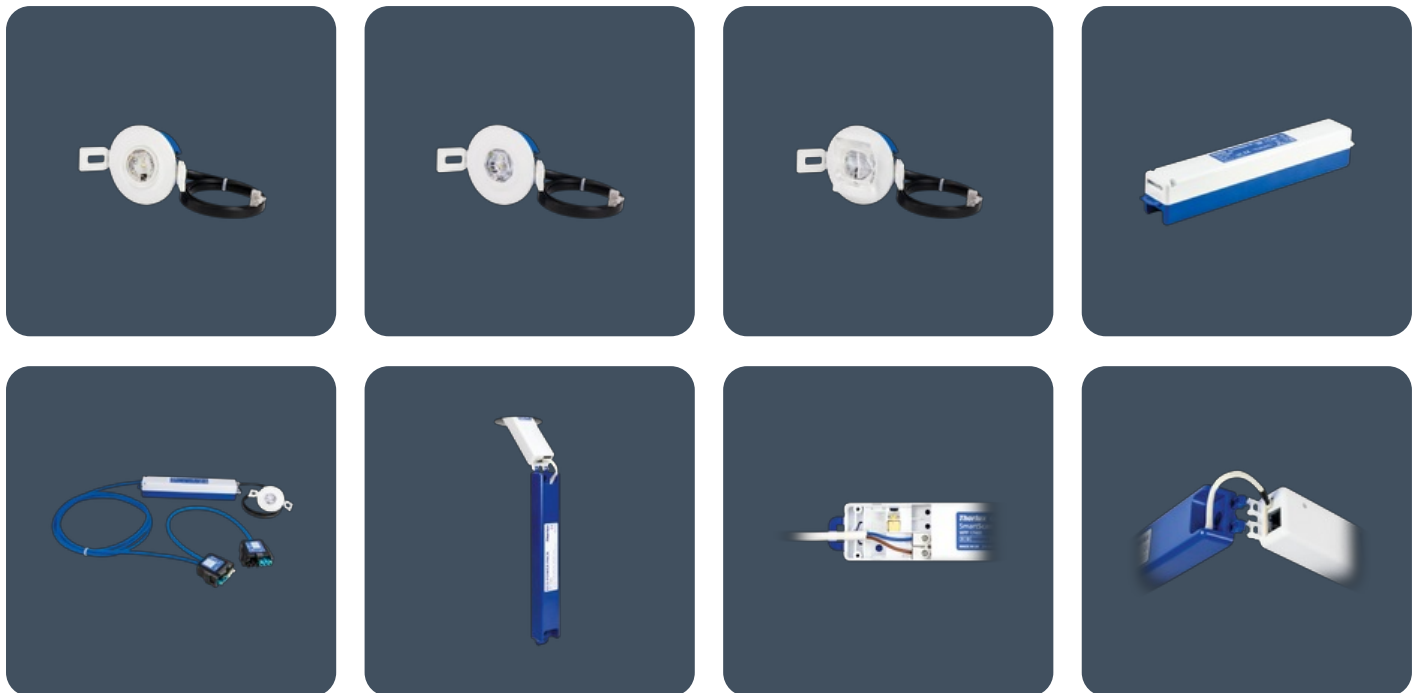

Control Module and ECO-Power Pack are articulated for easy placement through a small cut hole. The two items may be clipped on top of each other for space saving.

* Emergency versions only