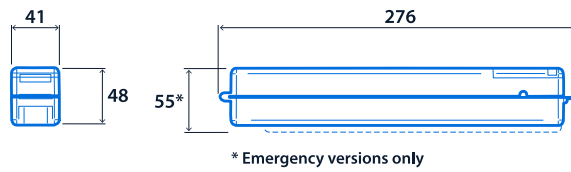

Control Module and ECO-Power Pack Combined