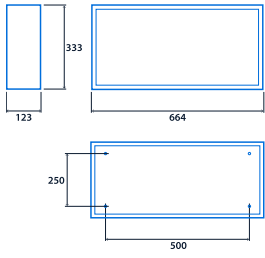

IP20

0 LL/CW

SMARTSCAN

Specification

Mounting	Surface	IP rating	IP20
----------	---------	-----------	------

Emergency data

Legend type	ISO 7010 arrow down ISO 7010 arrow left ISO 7010 arrow right ISO 7010 arrow up	Maximum viewing distance	60 m
Emergency type	Maintained (wire link may be removed to enable non-maintained operation)	Emergency duration	3 hours
Battery specification	Nickel Metal Hydride (NiMH)		

Power

LED power	3 W	Circuit power	4 W - 4.5 W
-----------	-----	---------------	-------------

LED characteristics

Colour temperature	4000 K
--------------------	--------

Compliance

UKCA	Yes	CE	Yes
------	-----	----	-----

Dimensions

View the range

Information is correct as of 02-Jan-2025, however must not be interpreted as a guarantee of individual product performance and/or characteristics. We reserve the right to alter specifications and designs without prior notice.