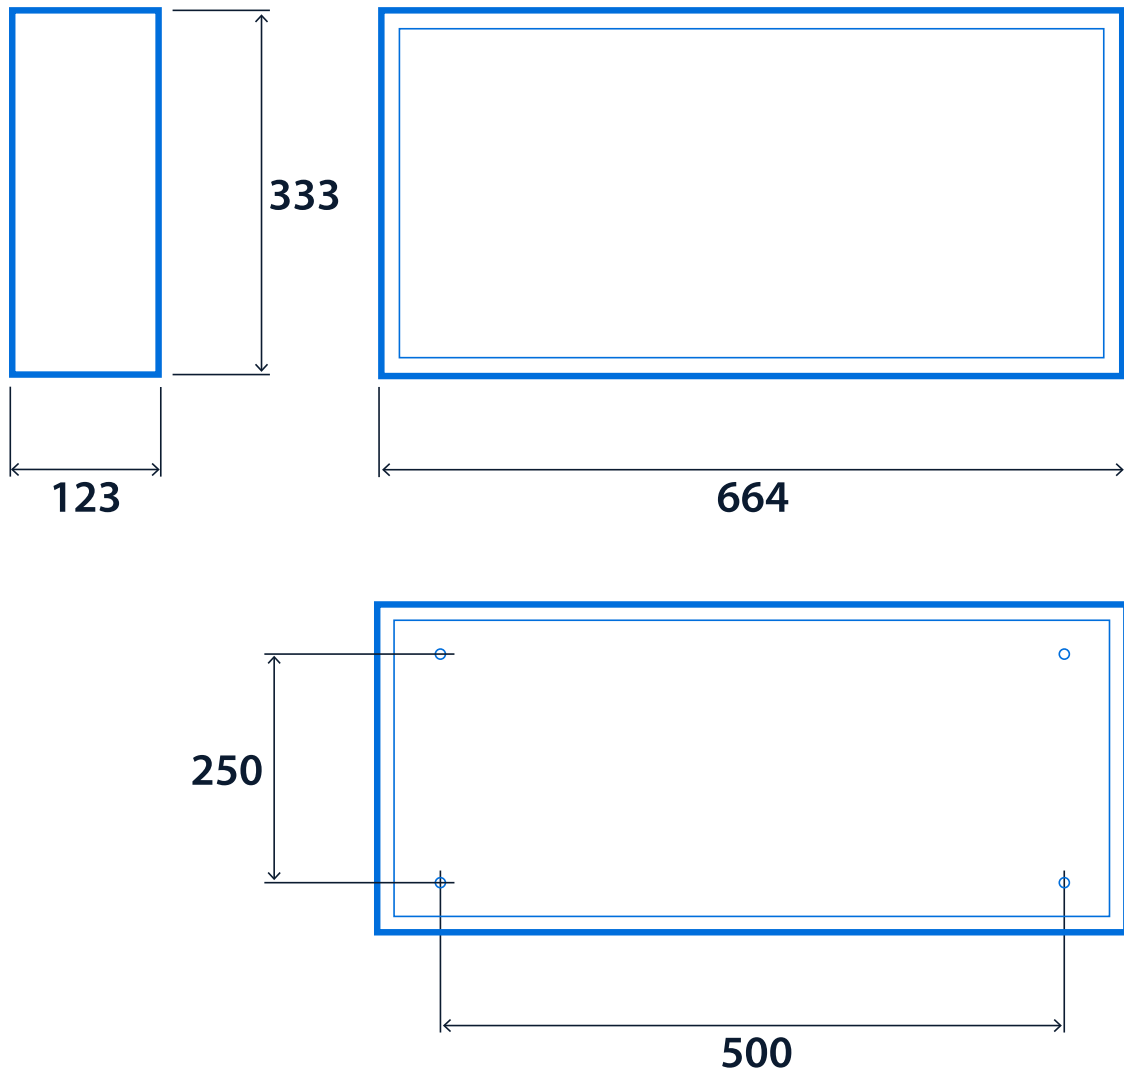

Increased viewing distance LED wall mounted exit signs

Large format maintained or non maintained emergency exit luminaires with a choice of legends and increased viewing distance. SmartScan wireless versions available.

Emergency data

Legend type	ISO 7010 arrow down ISO 7010 arrow left ISO 7010 arrow right ISO 7010 arrow up	Maximum viewing distance	60 m
Emergency type	Maintained (wire link may be removed to enable non-maintained operation)	Emergency duration	3 hours
Battery specification	Nickel Metal Hydride (NiMH)		

Power

LED power	3 W	Circuit power	4 W - 4.5 W
-----------	-----	---------------	-------------

LED characteristics

Colour temperature 4000 K

Compliance

UKCA	Yes	CE	Yes
SmartScan wireless standards compliance	Europe: EN 300 220-1 V2.4.1/ EN 301 489-3 V1.6.1. Australasia: ACMA 2014 Radio Communication Standard 2014. Thorlux Patented Wireless Technology - GB2575724		

Dimensions

Spares

Product code	Description	Weight
EMB910	Lithium Iron Phosphate (LiFePO4) battery - End of life batteries can be returned to Thorlux for recycling	0.15 kg

View the range