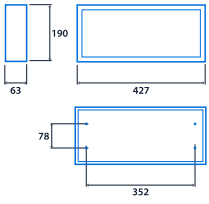

Notes: Two batteries required per luminaire

Specification

Mounting	Surface	IP rating	IP40
----------	---------	-----------	------

Emergency data

Legend type	EURO arrow down EURO arrow left EURO arrow right ISO 7010 arrow down ISO 7010 arrow left ISO 7010 arrow right ISO 7010 arrow up	Maximum viewing distance	34 m
Emergency type	Maintained Non-maintained	Emergency duration	3 hours
Battery specification	Nickel Metal Hydride (NiMH)		

Power

LED power	4 W	Circuit power	6 W
-----------	-----	---------------	-----

LED characteristics

Colour temperature	4000 K		
--------------------	--------	--	--

Dimensions

View the
range

Information is correct as of 03-Dec-2024, however must not be interpreted as a guarantee of individual product performance and/or characteristics. We reserve the right to alter specifications and designs without prior notice.