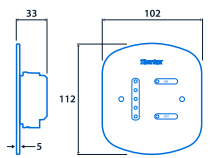

### Dimensions

NOTE: Single gang pattress depth min. 45mm

View the  
range

Information is correct as of 21-Dec-2024, however must not be interpreted as a guarantee of individual product performance and/or characteristics. We reserve the right to alter specifications and designs without prior notice.