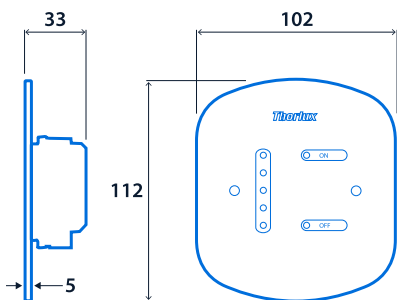

- 5 mm impact-resistant polycarbonate panel with touch-sensitive control
- Touch-sensitive controls for dim level and on/off
- Panel secured using tamper-resistant T10 pin Torx screws (supplied with tool)
- Suitable to control DALI luminaires
- Maximum 25 ballasts
- Standard United Kingdom surface or recessed single-gang switch box (recommended depth of 45mm).

IK10

Specification

Impact rating **IK10**

Compliance

UKCA **Yes** CE **Yes**

Dimensions

NOTE: Single gang pattress depth min. 45mm

Eco Touch AL