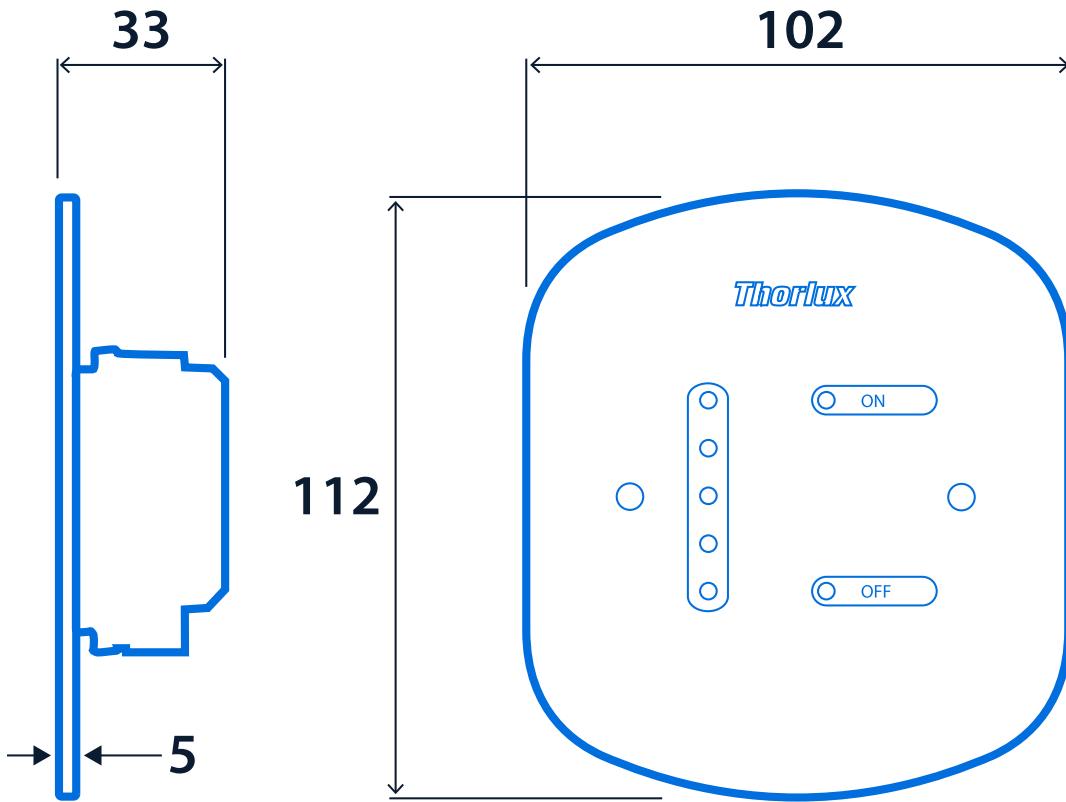

- 5 mm impact-resistant polycarbonate panel with touch-sensitive control
- Touch-sensitive controls for dim level and on/off
- Panel secured using tamper-resistant T10 pin Torx screws (supplied with tool)
- Suitable to control DALI luminaires
- Maximum 25 ballasts
- Standard United Kingdom surface or recessed single-gang switch box (recommended depth of 45mm).

### Lighting management

Lighting control system      Eco

### Compliance

UKCA      Yes      CE      Yes

Dimensions

**NOTE:** Single gang pattress depth min. 45mm

View the range