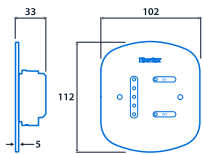

- 5 mm impact-resistant polycarbonate panel with touch-sensitive control
- Touch-sensitive controls for dim level and on/off
- Panel secured using tamper-resistant T10 pin Torx screws (supplied with tool)
- Suitable to control DALI luminaires
- Maximum 25 ballasts
- Standard United Kingdom surface or recessed single-gang switch box (recommended depth of 45mm).

IK10

Specification

Impact rating **IK10**

Dimensions

NOTE: Single gang pattress depth min. 45mm

Information is correct as of 21-Nov-2024, however must not be interpreted as a guarantee of individual product performance and/or characteristics. We reserve the right to alter specifications and designs without prior notice.